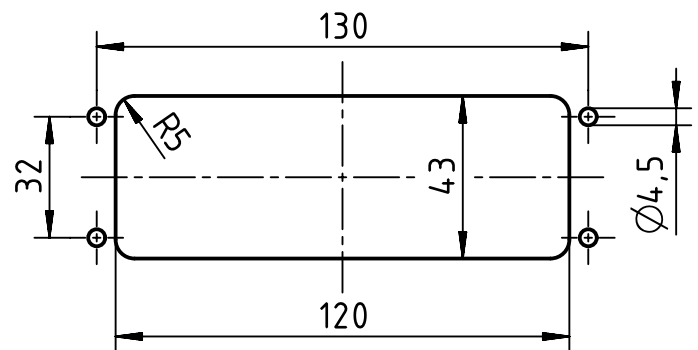

panel cut out (1:2)

	All Dimensions in mm Original Size DIN A4		Scale 1:1	Free size tol.		Ref.
			Created by WENE	Inspected by LUOK	Standardisation RUETERA	Sub.
		All rights reserved	Date 2020-07-15		State Final Release	
		Department EL PD	Title Han 24M HBM-Rear Fit-DL-w/o frame			Doc-Key / ECM-Nr. 100876539/UGD/002/A 500000164781
		HARTING Electric GmbH & Co. KG D-32339 Espelkamp	Type TB	Number 09 37 024 0392		Rev. A Page 1/1