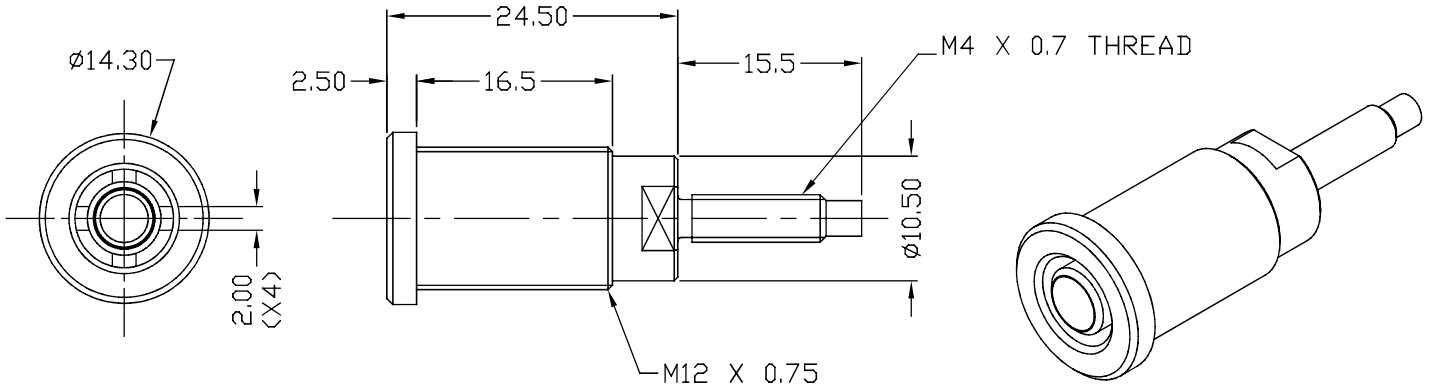

## 4mm PANEL SOCKET S16NS

Supplied with 1xM4 nut and washer

**FCR7358GB**  
S16NS BLK/G WNW  
M4 THREADED STUD

**FCR7358GG**  
S16NS GRN/G WNW  
M4 THREADED STUD

**FCR7358GL**  
S16NS BLU/G WNW  
M4 THREADED STUD

**FCR7358GR**  
S16NS RED/G WNW  
M4 THREADED STUD

**FCR7358GY**  
S16NS YELL/G WNW  
M4 THREADED STUD

Shrouded, 4mm, gold plated socket. Mates with shrouded or unshrouded plugs.  
Rated 1000V, 32A, CAT III.  
Supplied with M4 nut and washer.