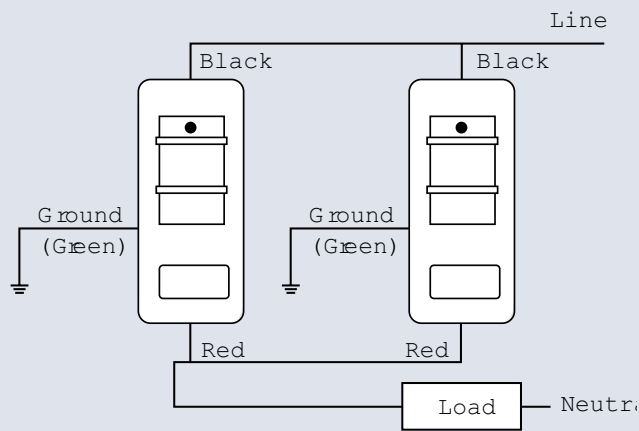

The IWSZP3P is an automatic passive infrared wall switch occupancy sensor that provides excellent energy savings as well as reliable motion detection. The sensors' low profile housing design provides the perfect wall switch for applications including private offices, conference rooms, break rooms, lounges and storage areas.

When a person enters the sensor's field of view, the IWSZP3P will automatically switch "ON" available lighting. The sensor will automatically switch OFF lighting after a specific time period of no occupancy.

PRODUCT FEATURES

- Zero Arc Point Switching
- No minimum load requirement
- Adjustable time delay and sensitivity
- Built-in photocell
- Walk test indicator
- Dual 120/277VAC operation
- UL and cUL listed
- Five-year limited warranty
- 120-277 Vac

HUBBELL
Control Solutions

General Specifications

Timer Timeout	Fully adjustable from 30 seconds to 30 minutes
Sensitivity	Fully adjustable from 20% to 100%
Passive Infrared	Multi-segment IR Fresnel lens
Photocell	Adjustable ambient light override ranges from approximately 5 foot-candles (50 lux) to 200 foot-candles (2000 lux)
Coverage	900 sq. ft., 180 degrees
Power Requirements	120 or 277VAC, 60 Hz
Electrical Ratings	120VAC: 800W Incandescent, 1000W Fluorescent, 1/6 HP 277VAC: 1800W Fluorescent, 1/6 HP
Load Requirements	No minimum load
Operating environment	Indoor use only Operating temperature: 32° to 122° F (0° to 50° C) 0% to 95% relative humidity, non-condensing
Construction	Housing – high-impact, injection-molded plastic Color-coded leads are 6" long
Dimensions	4.5" H x 2.75" W x 1.625" D
Weight	2.9 oz
Color	White
Mounting	Single gang NEMA style switch box, decorator style wall plate
Certifications	UL and cUL Listed
Warranty	Five-year limited