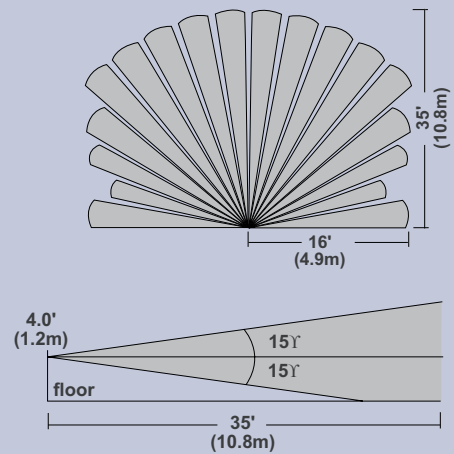

HUBBELL
Control Solutions

General Specifications

Timer Timeout	Fully adjustable from 30 seconds to 30 minutes
Sensitivity	Fully adjustable from 20% to 100%
Passive Infrared	Multi-segment IR Fresnel lens
Photocell	Adjustable ambient light override ranges from approximately 5 foot-candles (50 lux) to 200 foot-candles (2000 lux)
Coverage	900 sq. ft., 180 degrees
Power Requirements	120 or 277VAC, 60 Hz
Electrical Ratings	120VAC: 800W Incandescent, 1000W Fluorescent, 1/6 HP 277VAC: 1800W Fluorescent, 1/6 HP
Load Requirements	No minimum load
Operating environment	Indoor use only Operating temperature: 32° to 122° F (0° to 50° C) 0% to 95% relative humidity, non-condensing
Construction	Housing – high-impact, injection-molded plastic Color-coded leads are 6" long
Dimensions	4.5" H x 2.75" W x 1.625" D
Weight	2.9 oz
Color	White
Mounting	Single gang NEMA style switch box, decorator style wall plate
Certifications	UL and cUL Listed
Warranty	Five-year limited