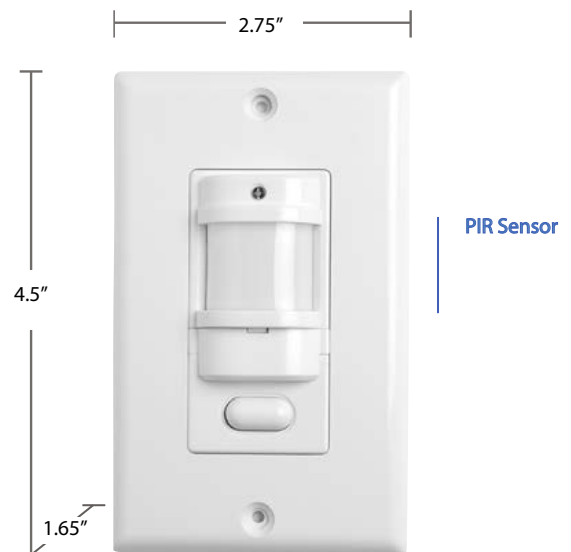

HUBBELL
Control Solutions