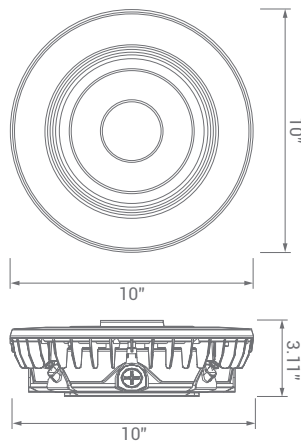

Product Dimensions