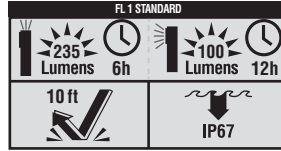

Two Modes:

Cat. No.	Lumens	Run Time	Drop Height	Batteries	Weight
56220	Spotlight - 150, Floodlight - 50	6 hrs 10 hrs.	6 ft. (1.8 m)	3 x AAA	5.6 oz. (159 g)

56220

Inspection Penlight with Laser

- LED penlight for up-close lighting in dim areas
- Laser pointer aids in pinpointing objects in out-of-reach locations
- Glow ring tip charges while the light is on and allows for easy retrieval in the dark
- 10 ft. drop rating
- Pocket clip for easy, convenient access
- Aluminum body with cushion-grip handle
- 2 x AAA batteries included

Cat. No.	Lumens	Run Time	Drop Protection	Batteries	Weight
56026 NEW!	45	10 hrs.	10 ft. (3 m)	2 x AAA	2.8 oz. (79 g)

56026

Penlight

- Aluminum body with durable cushion grip handle offers a safe and comfortable hold
- Sturdy clip attaches to pocket or shirt for hands-free access and availability
- Rubberized power button provides non-slip touch
- Soft-on feature for quick reference lighting; click to stay on for extended usage
- Impact and water resistant
- 2 x AAA batteries included

Cat. No.	Lumens	Run Time	Drop Height	Batteries	Weight
56222	36	5 hrs.	10 ft. (3 m)	2 x AAA	2.4 oz. (68 g)

56222

Flashlight with Worklight

- Bright, focused flashlight and broadcasting work light in one tool
- Strong magnet for secure, hands-free illumination
- Glow ring tip charges while the light is on and allows for easy retrieval in the dark
- Durable; IP67 waterproof and dust proof with 10 ft. drop rating
- Aluminum body with cushion-grip handle
- Pocket clip for easy, convenient access
- 3 x AAA batteries included

Cat. No.	Lumens	Run Time	Diameter	Depth	Batteries	Weight
55437	50	5 hrs.	2-51/64" (71.0 mm)	1-1/2" (38.1 mm)	3 x AAA	3.2 oz. (91 g)

55437