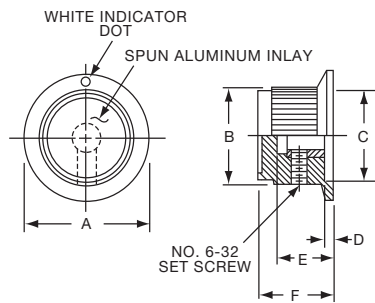

Knobs, Molded Phenolic

PH SERIES

PH15181/4

Tyco		Straight Knurl Less Indicator Line					
Electronics	Alcoswitch	A	B	C	D	E	F
1437624-2	PH15181/4	.996(25.3)	.972(24.7)	.799(20.3)	.472(12.0)	.669(17.0)	.157(3.99)

PK SERIES

PK50B1/8

PK701/4

Tyco		Straight Knurl with Dot Indicator on Skirt					
Electronics	Alcoswitch	A	B	C	D	E	F
1437624-7	PK50B1/8	.748(19.0)	.570(14.5)	.500(12.70)	.055(1.40)	.460(11.7)	.550(13.97)
1437624-6	PK50B1/4	.748(19.0)	.570(14.5)	.500(12.70)	.055(1.40)	.460(11.7)	.550(13.97)
1437624-8	PK70B1/4	.984(25.0)	.728(18.5)	.710(18.03)	.079(2.01)	.500(12.7)	.590(14.99)
1437624-9	PK90B1/4	1.25(31.8)	.985(25.0)	.870(22.01)	.098(2.49)	.470(11.9)	.595(15.10)