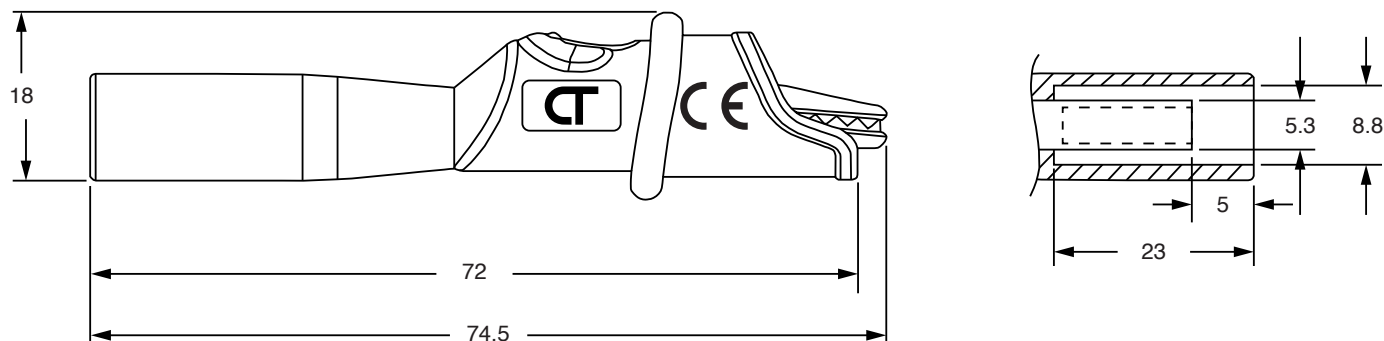

Medium Insulated Alligator Clip With 4mm Sheathed Jack

CT4415-#

Features:

- IEC 61010-031 rated to 1,000 V CAT III / 600 V CAT IV
- 10 A Max
- Jaw opens to 8.5 mm
- Three-incisor mouth to ensure grip on screw heads
- Connects to 4 mm sheathed or standard banana plugs
- CE listed
- RoHS 2 Compliant

Description:

The CT4415 is rated to 1,000 V CAT III / 600 V CAT IV^a and 10 A max.

The clip comes with a 4 mm sheathed jack for connections to standard or sheathed banana plugs. This clip accommodates conductors up to 7 mm in diameter. Once in place, the spring loaded, three-incisor mouth will hold securely to screw heads or flat headed objects.

The CT4415 is available in black and red. The CT4416 includes both colors.

a. Must be used in conjunction with other similarly rated products.

Mechanical Drawing: Dimensions in mm, not to scale

Specifications and appearance subject to change without notice
D441500 110320

1 - www.caltestelectronics.com

Order Information:

CT4415-#

Medium Insulated Alligator Clip With 4mm Sheathed Jack

- Color - replace '-#' with dash number:
-0 Black, -2 Red

CT4416

Medium Insulated Alligator Clip With 4mm Sheathed Jack,
B/R pair