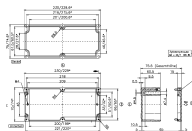

Glass-fibre reinforced polyester housing, Colour: Squirrel grey, RAL: 7000, Cover: Duroplastic polyester, Squirrel grey (RAL 7000)

Article number	Article name	GTIN (EAN)	Packaging unit
<u>4198.1</u>	CP 230/75	4044211117450	1 ST