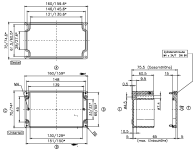

Data sheet

4557.0 BS M 4x5

##INVERSE##CONTA-BOX

Glass-fibre reinforced polyester housing, Colour: Squirrel grey, RAL: 7000, Cover: Duroplastic polyester, Squirrel grey (RAL 7000)

Article number	Article name	GTIN (EAN)	Packaging unit
4435.1	CP 160/75	4044211114589	1 ST