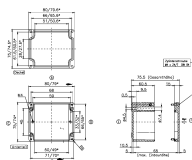

Glass-fibre reinforced polyester housing, Colour: Squirrel grey, RAL: 7000, Cover: Duroplastic polyester, Squirrel grey (RAL 7000)

Article number	Article name	GTIN (EAN)	Packaging unit
<u>4439.1</u>	CP 80/75	4044211117443	1 ST