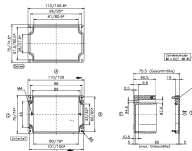

Glass-fibre reinforced polyester housing, Colour: Squirrel grey, RAL: 7000, Cover: Duroplastic polyester, Squirrel grey (RAL 7000)

Article number	Article name	GTIN (EAN)	Packaging unit
<u>4434.1</u>	CP 110/75	4044211114572	1 ST