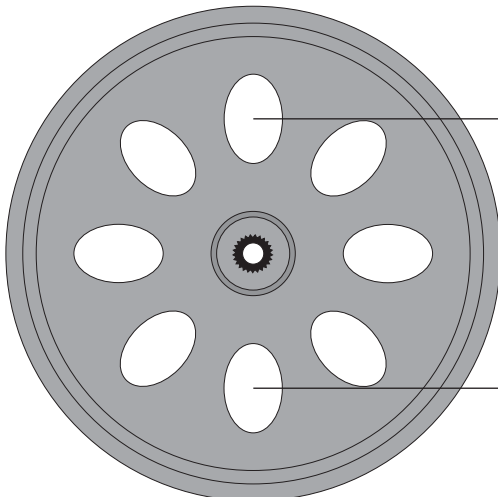

One wheel and two rubber band tires (28109)

2.62"  
(66.5mm)

Wheel Front

2.57"  
(65.3mm)

Side

Wheel Back

1.40"  
(35.6mm)