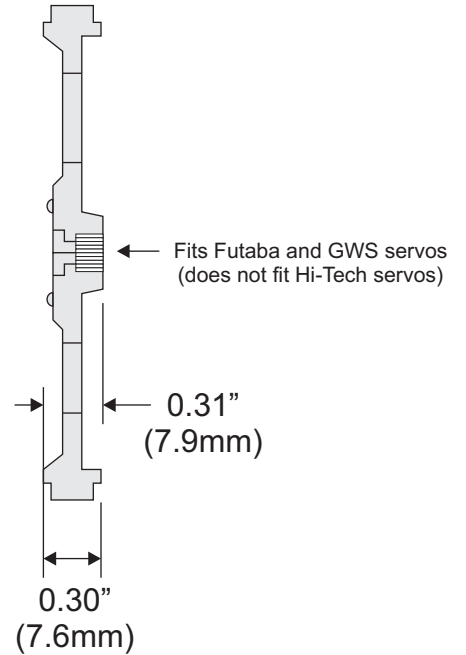

One wheel and two rubber band tires (28109)

2.62"  
(66.5mm)

Wheel Front

2.57"  
(65.3mm)

Side

Wheel Back

1.40"  
(35.6mm)