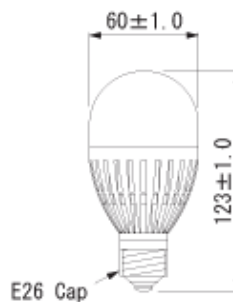

*Dimming not supported.

External Dimensions (Unit: mm)

Property of light distribution

Seamless LED Lighting

- Lineup
- Installation Example

Wall Washers

- Lineup

Downlights