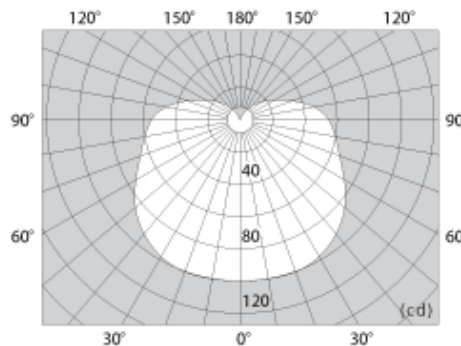

*Dimming not supported.

External Dimensions (Unit: mm)

Property of light distribution

Seamless LED Lighting

- Lineup
- Installation Example

Wall Washers

- Lineup

Downlights