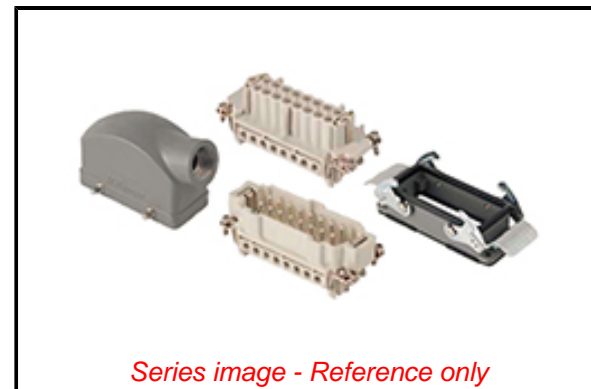

PLEASE CHECK WWW.MOLEX.COM FOR LATEST PART INFORMATION

Part Number: [0936030081](#)
Status: **Active**
Overview: GWconnect Heavy Duty Connectors (HDC)
Description: GWconnect Connector Kit, 24 Pole, Series S-E Female-Male Inserts, Pg21 Die-cast Aluminum Hood-Side Entry, Bulkhead Mount Housing-Vertical, 2 Lever, Size 24B «104x27», Grey

Documents:

[RoHS Certificate of Compliance (PDF)](#)

Kit components

Kit Components [936013737](#) Pg21 Hood, [936010307](#) Male Insert, [936010297](#) Female Insert, [936013538](#) Vertical Bulkhead Housing

General

Product Family Industrial Connectors / Enclosures
Series [93603](#)
Color - Cable Jacket N/A
Component Size 24B «104X27»
Component Type Connector Kit - Female+Male
Insert Series S-E
Overview [GWconnect Heavy Duty Connectors (HDC)](#)
Product Category Heavy Duty Connectors
Product Name GWconnect
Taxonomy Heavy-Duty Connectors
UPC 887191864877

Physical

Lock to Mating Part Yes
Mounting Style Bulkhead
Net Weight 590.000/g
Packaging Type Bag
Thread Size Pg21
Thread Type (Pg)

Electrical

Current - Maximum per Contact 16.0A
Voltage - Maximum 500V

Material Info

Engineering Number 7924.6752.0

EU ELV

Not Relevant

EU RoHS

Compliant with Exemption 6(c)

REACH SVHC

Contained Per - D(2022)4187-DC (10 June 2022)

Lead

Halogen-Free

Status

Low-Halogen

For more information, please visit [Contact US](#)

China ROHS

ELV

RoHS Phthalates

China RoHS

50 Image

Not Relevant

Not Contained

Search Parts in this Series

[93603](#) Series