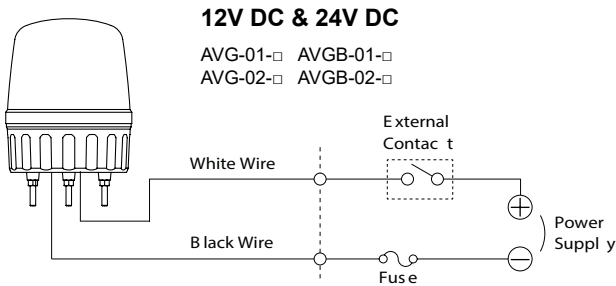

Wiring Diagram

Mounting option

Wall Mount
Brackets

MAM-DS27

Specifications

Model	AVG	AVGB
Lighting type	Incandescent	
Power Supply	12VDC, 24VDC, 110VAC, 220VAC	
Current consumption Wattage	12VDC	2.08A, 25W
	24VDC	1.04A, 25W
	110VAC	0.22A, 25W
	220VAC	0.11A, 25W
Sound Level	N/A	80 ±5dB @1m
Rotation Rate	150±10 times/minute	
Ambient Temperature	-15~40°C	
Storage Temperature	-20~70°C	
Ambient Humidity	45 ~ 85% RH	
Degree of Protection	IP42	
Recommended Wire Size	AC 110/220V : UL1007, 18AWG	
	AC/DC 12/24V : UL1007 22AWG	
Certificate/Compliance	RoHS, UL, CE	

Replacement Parts

	Part Number	Power Supply
Bulb	MAB-T15-D-012-25	12V DC, 25 Watt
	MAB-T15-D-024-25	24V DC, 25 Watt
	MAB-T15-D-130-25	110V AC, 25 Watt
	MAB-T15-D-240-25	220V AC, 25 Watt
Lens	LENS-AVG-(□)	Smooth Lens for Rotating Lights

(□): indicates color of Lens; R, Y, G or B