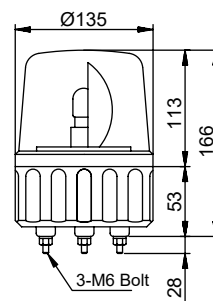

Specifications

Model	AVG	AVGB
Lighting type	Incandescent	
Power Supply	12VDC, 24VDC, 110VAC, 220VAC	
Current consumption Wattage	12VDC	2.08A, 25W
	24VDC	1.04A, 25W
	110VAC	0.22A, 25W
	220VAC	0.11A, 25W
Sound Level	N/A	80 ±5dB @1m
Rotation Rate	150±10 times/minute	
Ambient Temperature	-15~40°C	
Storage Temperature	-20~70°C	
Ambient Humidity	45 ~ 85% RH	
Degree of Protection	IP42	
Recommended Wire Size	AC 110/220V : UL1007, 18AWG	
	AC/DC 12/24V : UL1007 22AWG	
Certificate/Compliance	RoHS, UL, CE	

(□): indicates color of Lens; R, Y, G or B

Dimensions

unit: mm

See page 19 - 21
for mounting options and accessories