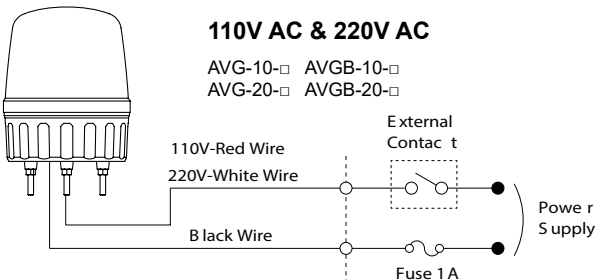

Wiring Diagram

Mounting option

Wall Mount
Brackets

MAM-DS27

Specifications

Model	AVG	AVGB
Lighting type	Incandescent	
Power Supply	12VDC, 24VDC, 110VAC, 220VAC	
Current consumption Wattage	12VDC	2.08A, 25W
	24VDC	1.04A, 25W
	110VAC	0.22A, 25W
	220VAC	0.11A, 25W
Sound Level	N/A	80 ±5dB @1m
Rotation Rate	150±10 times/minute	
Ambient Temperature	-15~40°C	
Storage Temperature	-20~70°C	
Ambient Humidity	45 ~ 85% RH	
Degree of Protection	IP42	
Recommended Wire Size	AC 110/220V : UL1007, 18AWG	
	AC/DC 12/24V : UL1007 22AWG	
Certificate/Compliance	RoHS, UL, CE	

Replacement Parts

	Part Number	Power Supply
Bulb	MAB-T15-D-012-25	12V DC, 25 Watt
	MAB-T15-D-024-25	24V DC, 25 Watt
	MAB-T15-D-130-25	110V AC, 25 Watt
	MAB-T15-D-240-25	220V AC, 25 Watt
Lens	LENS-AVG-(□)	Smooth Lens for Rotating Lights

(□): indicates color of Lens; R, Y, G or B