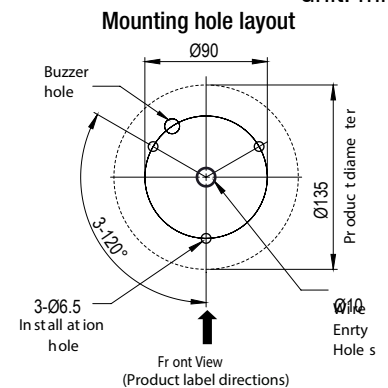

Specifications

Model	AVG	AVGB
Lighting type	Incandescent	
Power Supply	12VDC, 24VDC, 110VAC, 220VAC	
Current consumption Wattage	12VDC	2.08A, 25W
	24VDC	1.04A, 25W
	110VAC	0.22A, 25W
	220VAC	0.11A, 25W
Sound Level	N/A	80 ±5dB @1m
Rotation Rate	150±10 times/minute	
Ambient Temperature	-15~40°C	
Storage Temperature	-20~70°C	
Ambient Humidity	45 ~ 85% RH	
Degree of Protection	IP42	
Recommended Wire Size	AC 110/220V : UL1007, 18AWG	
	AC/DC 12/24V : UL1007 22AWG	
Certificate/Compliance	RoHS, UL, CE	

(□): indicates color of Lens; R, Y, G or B

Dimensions

unit: mm

See page 19 - 21
for mounting options and accessories