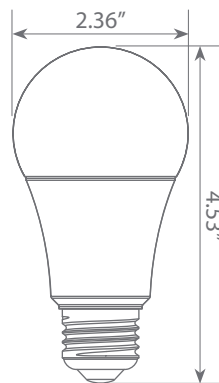

Product Dimensions