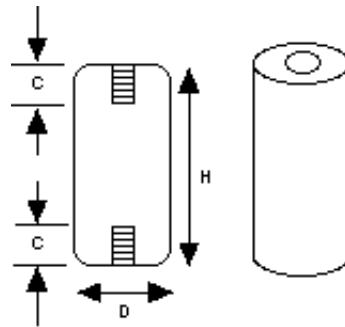

Steatite Standoffs

Jan-1-8 and Jan-1-10 Specs.

Description: These threaded Steatite pillars are made of L5 glazed Steatite with threaded holes on both sides, and have one hole mounting.

Color: White

Daburn Cat. No.	Conforms to Type	H		D		Length of Thread (C)	Thread
		IN.	MM.	IN.	MM.		
10-41	--	1/4"	6.35	1/4"	6.35	ALL	6-32
10-41B	--	3/8"	9.53	1/4"	6.35	5/32"	6-32
10-41A	--	1/2"	12.70	1/4"	6.35	5/32"	6-32
10-44A	--	3/4"	19.05	1/4"	6.35	1/4"	6-32
10-45A	--	1"	25.40	1/4"	6.35	1/4"	6-32
10-42	--	3/8"	9.53	3/8"	9.53	5/32"	6-32
10-42A	NL523W01-004	1/2"	12.70	3/8"	9.53	5/32"	6-32
10-43A	NL523W01-005	5/8"	15.88	3/8"	9.53	1/4"	6-32
10-44B	NL523W01-006	3/4"	19.05	3/8"	9.53	1/4"	6-32
10-45B	NL523W01-008	1"	25.40	3/8"	9.53	3/8"	6-32