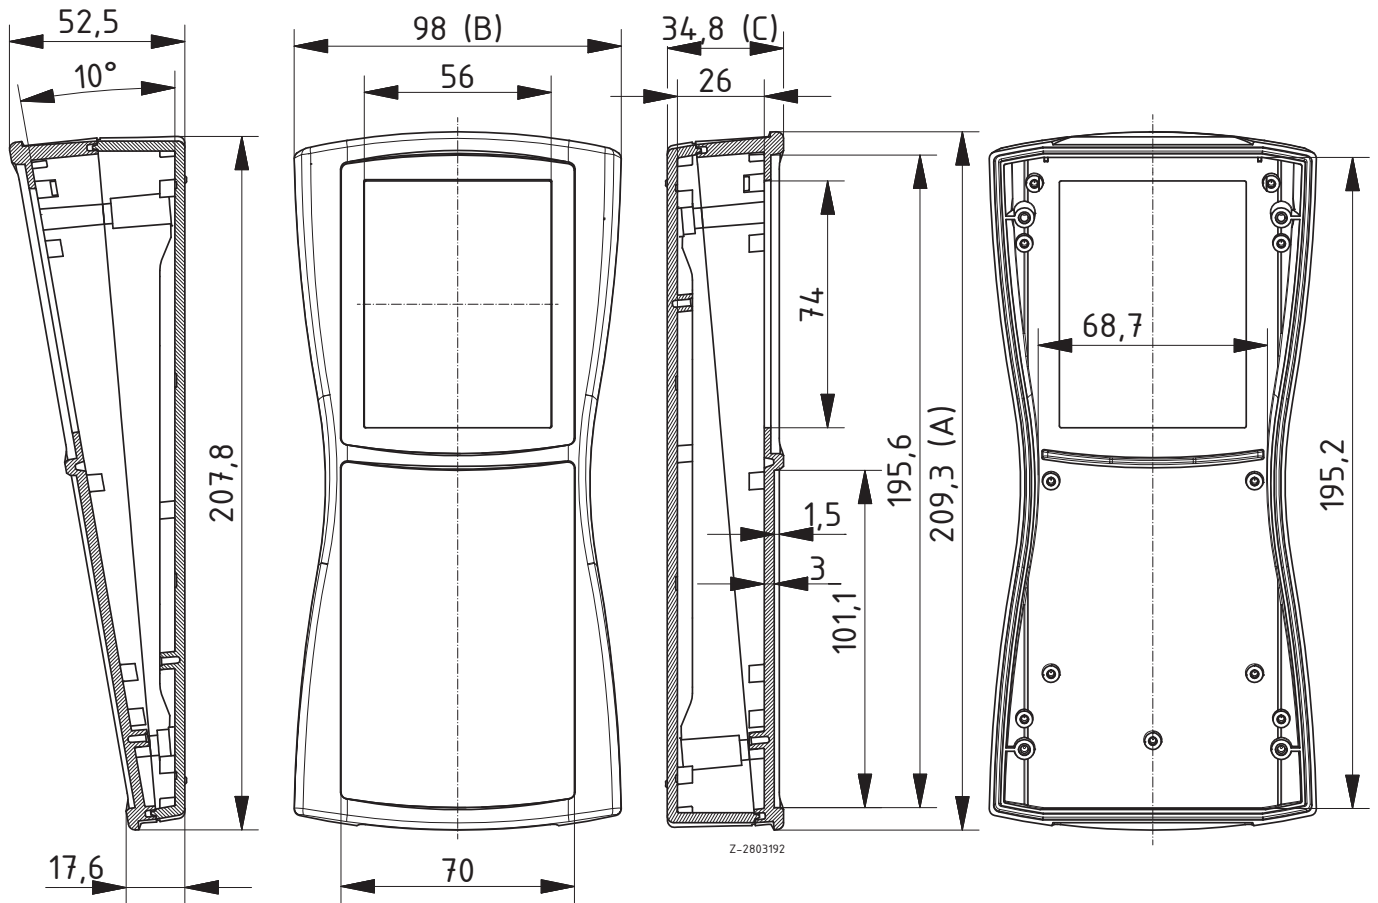

BOPLA

A Phoenix Mecano Company