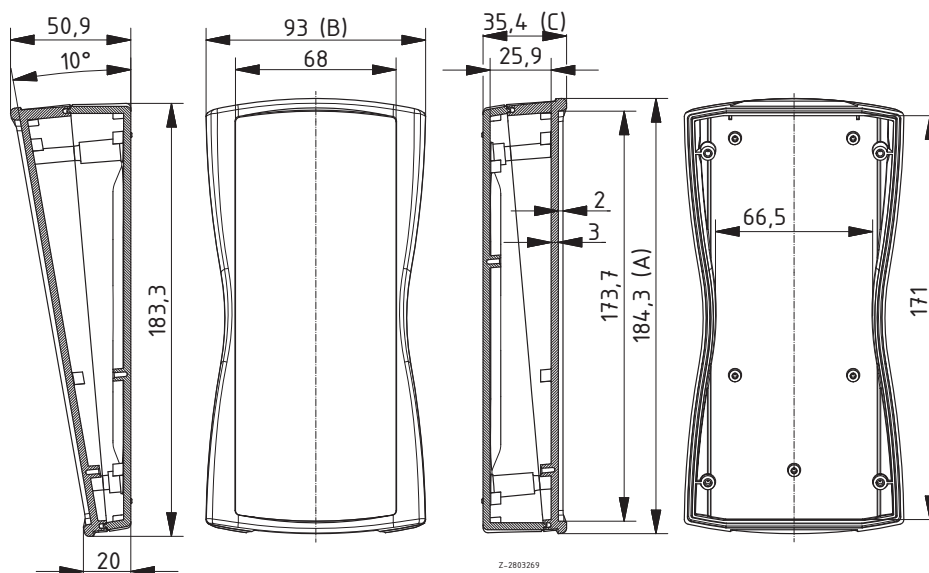

BOS-Streamline

With membrane keypad area and battery compartment

BS 701 F with compartment for 4 mignon (AA) batteries, IP 40

Model	Order no.	A	B	C	Colour
BS 701 F-7024	82701124	184.3	93	35.4	Graphite grey
BS 701 F-7035	82701135	184.3	93	35.4	Light grey

Scope Of Delivery: Lid and base, 4 screws, battery compartment lid, screws, battery contacts

BS 703 F with compartment for 4 mignon (AA) batteries, IP 40 (IP 65¹)

Model	Order no.	A	B	C	Colour
BS 703 F-7024	82703124	184.3	93	35.4	Graphite grey
BS 703 F-7035	82703135	184.3	93	35.4	Light grey

Scope Of Delivery: Lid and base, 4 screws, battery compartment lid, battery compartment seal, screws, battery contacts

Notes: ¹ Upgradable to IP 65 by fitting decor seal DI-D.

BS 704 F with compartment for 4 mignon (AA) batteries, IP 65²

Model	Order no.	A	B	C	Colour
BS 704 F-7024	82704124	184.3	93	35.4	Graphite grey
BS 704 F-7035	82704135	184.3	93	35.4	Light grey

Scope Of Delivery: Lid and base including seal, 4 screws, battery compartment lid, battery compartment seal, screws, battery contacts

Notes: Cannot be combined with DI-D decor seal.