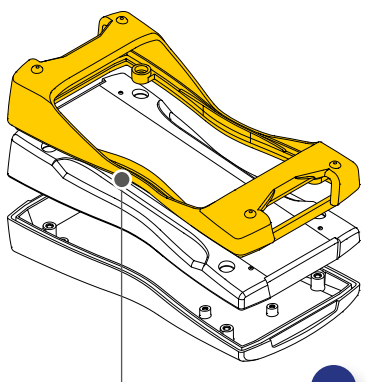

Seal to achieve the higher protection

BS.00