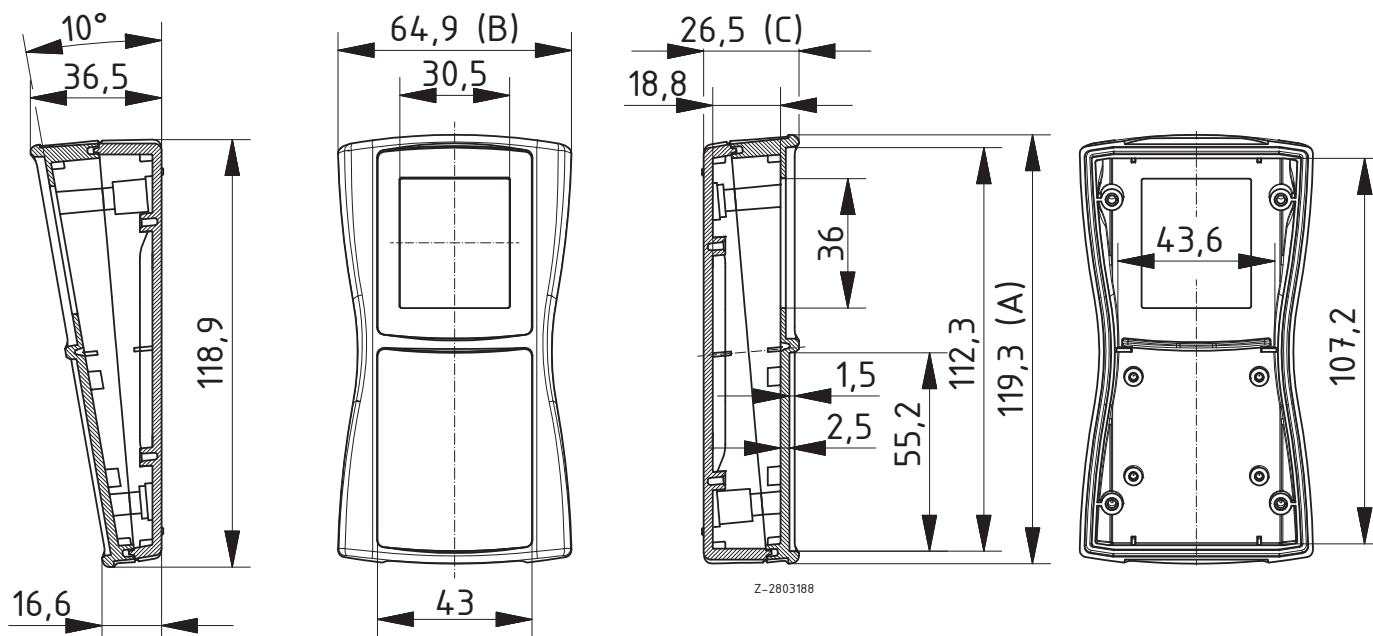

BS 404 DIS with compartment for 3 micro (AAA) batteries, IP 65²

Model	Order no.	A	B	C	Colour
BS 404 DIS-7024	82404224	119.3	64.9	26.5	Graphite grey
BS 404 DIS-7035	82404235	119.3	64.9	26.5	Light grey

Scope Of Delivery: Lid and base including seal, display screen, adhesive film, 4 screws, battery compartment lid, battery compartment seal, screws, battery contacts

Notes: Cannot be combined with DI-D decor seal.