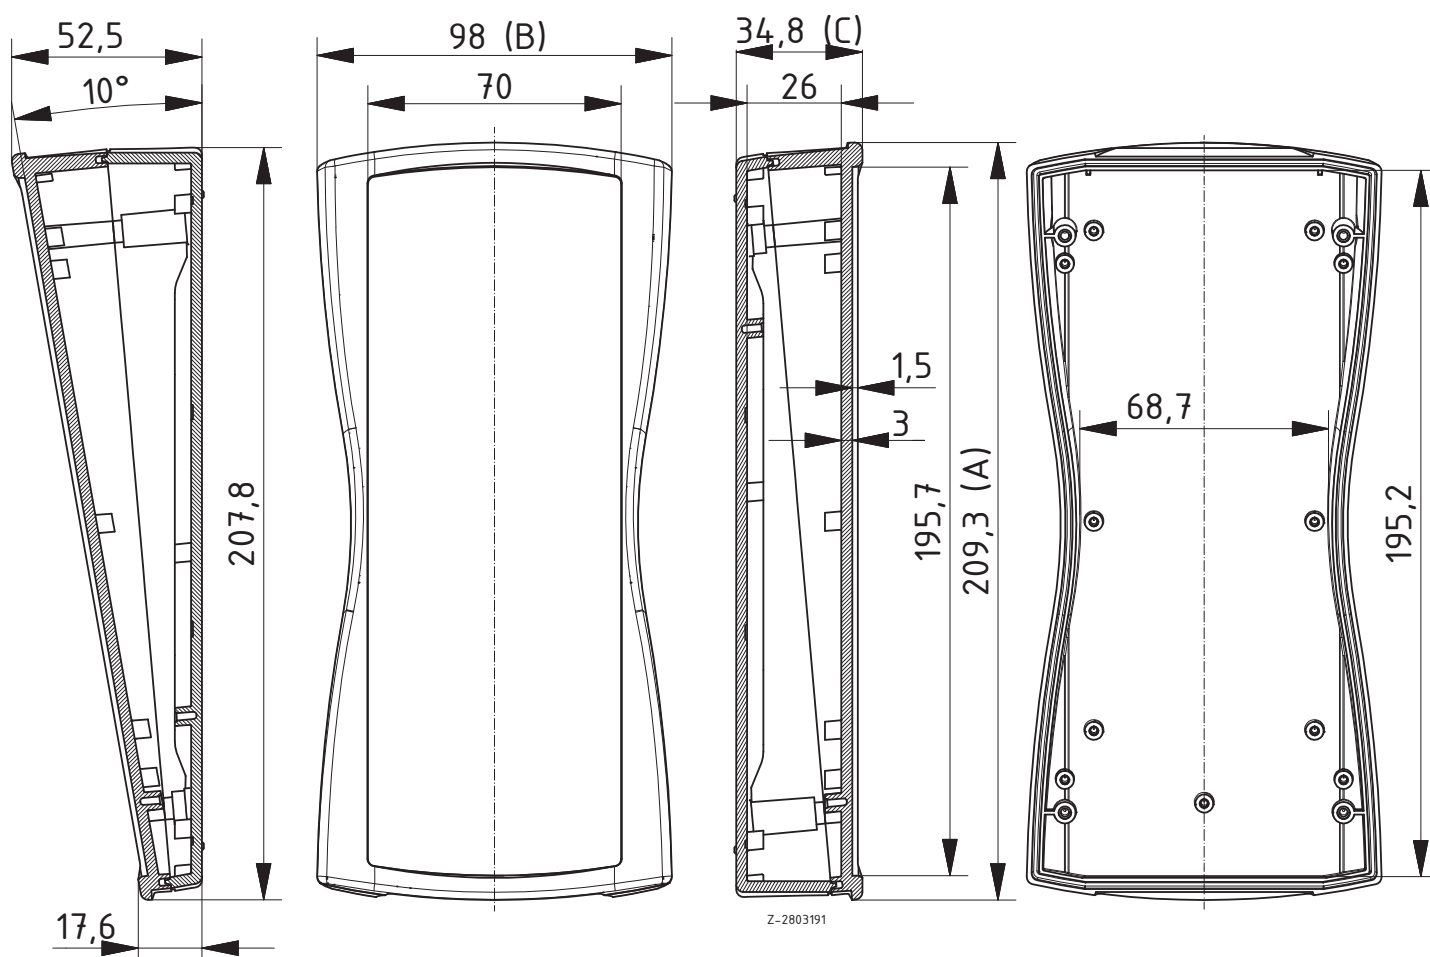

BS 802 F without battery compartment, IP 65²

Model	Order no.	A	B	C	Colour
BS 802 F-7024	82802124	209.3	98	34.8	Graphite grey
BS 802 F-7035	82802135	209.3	98	34.8	Light grey

Scope Of Delivery: Lid and base including seal, 4 screws

Notes: Cannot be combined with DI-D decor seal.