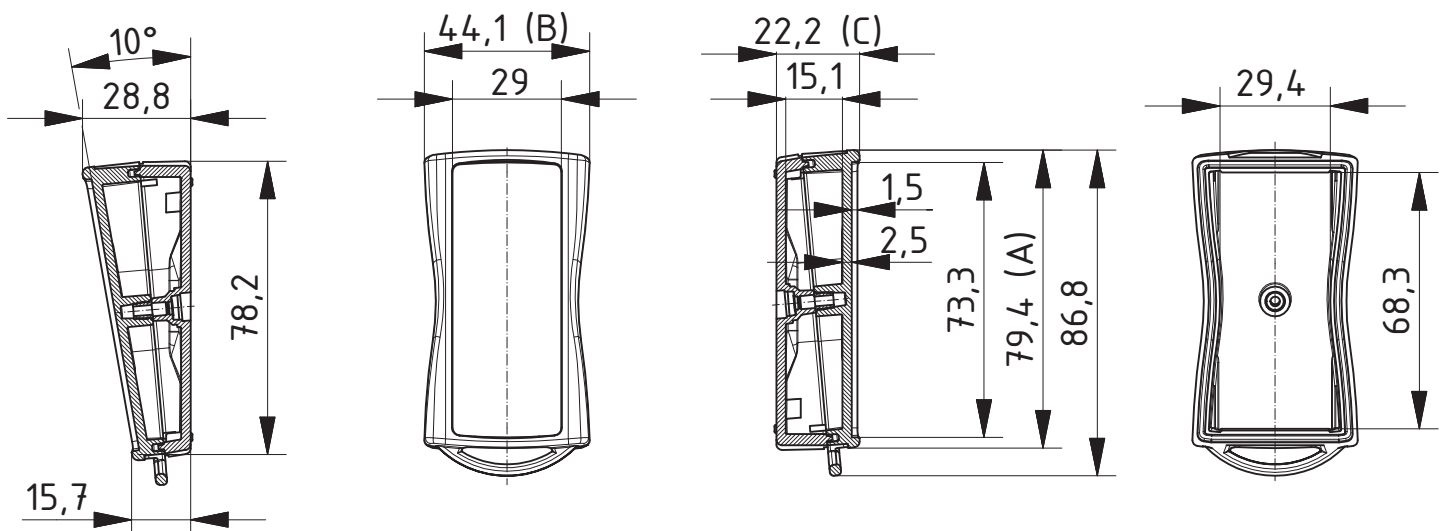

BOS-Streamline

With membrane keypad area

BS 200 F, IP 40 (IP 54), with loop for attaching lanyard

Model	Order no.	A	B	C	Colour
BS 200 F-7024	82200124	79.4	44.1	22.2	Graphite grey
BS 200 F-7035	82200135	79.4	44.1	22.2	Light grey

Scope Of Delivery: Lid and base, 1 screw

Notes: Upgradable to IP 54 by fitting DI-D.

BS 202 F, IP 54, with loop for attaching lanyard

Model	Order no.	A	B	C	Colour
BS 202 F-7024	82202124	79.4	44.1	22.2	Graphite grey
BS 202 F-7035	82202135	79.4	44.1	22.2	Light grey

Scope Of Delivery: Lid and base including seal, 1 screw

Z-2803266