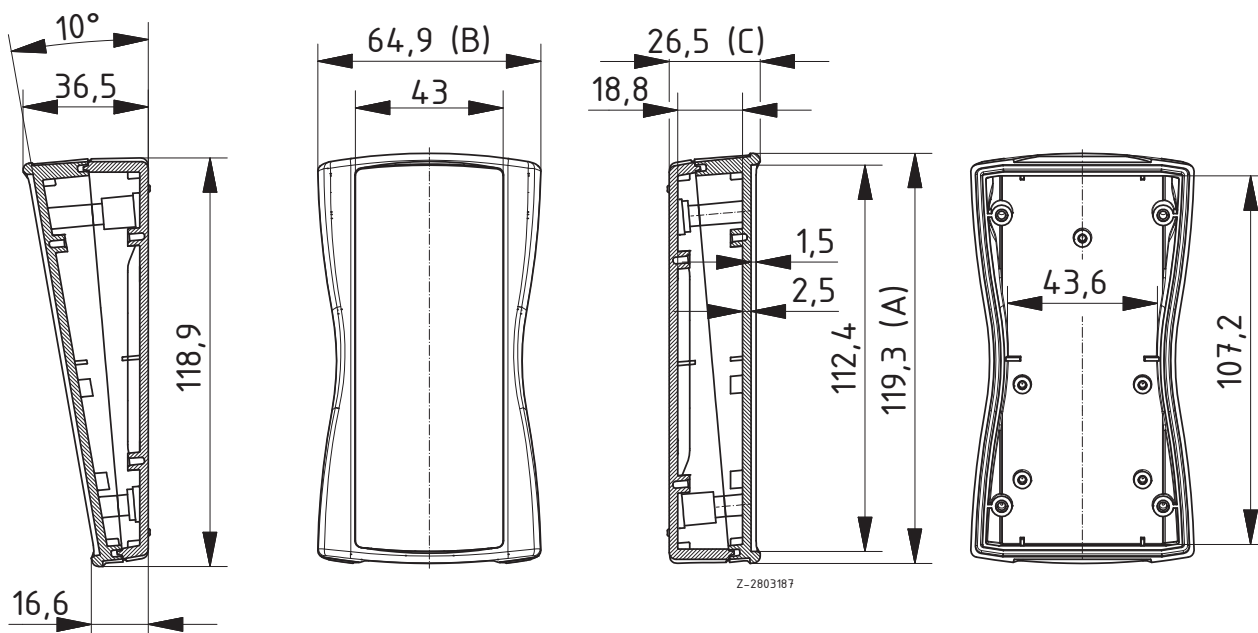

Model	Order no.	A	B	C	Colour
BS 404 F-7024	82404124	119.3	64.9	26.5	Graphite grey
BS 404 F-7035	82404135	119.3	64.9	26.5	Light grey

Scope Of Delivery: Lid and base including seal, 4 screws, battery compartment lid, battery compartment seal, screws, battery contacts

Notes: Cannot be combined with DI-D decor seal.