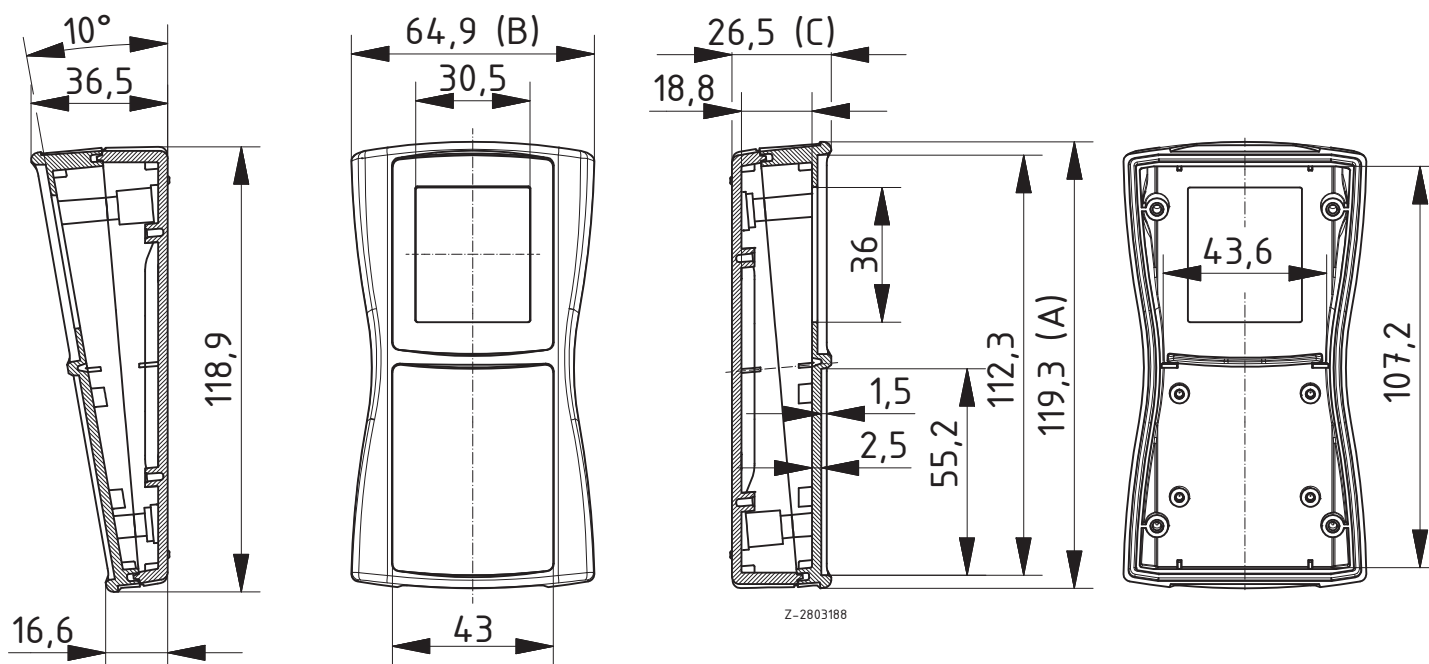

BS 402 DIS without battery compartment, IP 65²

Model	Order no.	A	B	C	Colour
BS 402 DIS-7024	82402224	119.3	64.9	26.5	Graphite grey
BS 402 DIS-7035	82402235	119.3	64.9	26.5	Light grey

Scope Of Delivery: Lid and base including seal, display screen, adhesive film, 4 screws

Notes: Cannot be combined with DI-D decor seal.