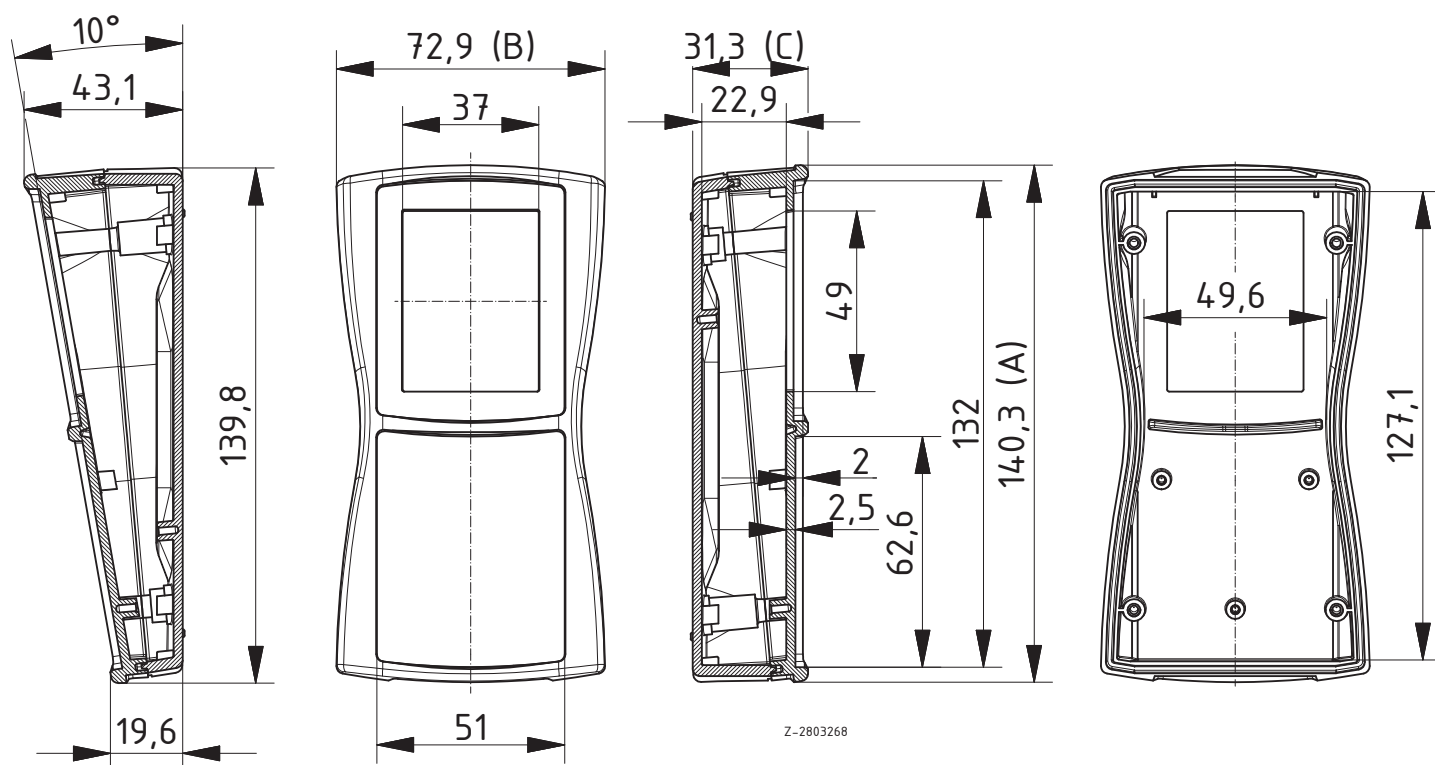

BOS-Streamline

With display screen

BS 500 DIS without battery compartment, IP 40 (IP 65¹)

Model	Order no.	A	B	C	Colour
BS 500 DIS-7024	82500224	140.3	72.9	31.3	Graphite grey
BS 500 DIS-7035	82500235	140.3	72.9	31.3	Light grey

Scope Of Delivery: Lid and base, display screen, adhesive film, 4 screws

Notes: ¹ Upgradable to IP 65 by fitting decor seal DI-D.

BS 502 DIS without battery compartment, IP 65²

Model	Order no.	A	B	C	Colour
BS 502 DIS-7024	82502224	140.3	72.9	31.3	Graphite grey
BS 502 DIS-7035	82502235	140.3	72.9	31.3	Light grey

Scope Of Delivery: Lid and base including seal, display screen, adhesive film, 4 screws

Notes: Cannot be combined with DI-D decor seal.