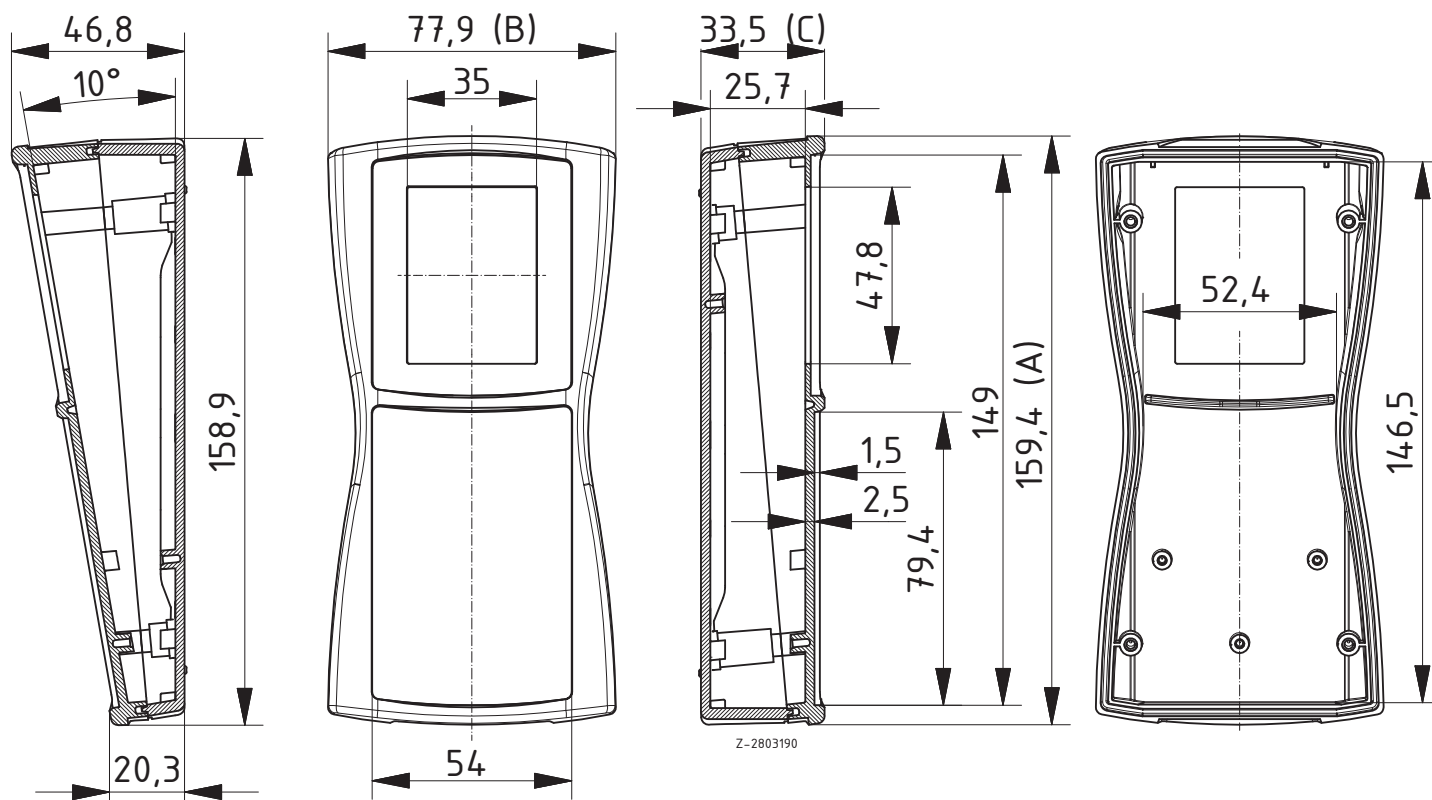

BS 602 DIS without battery compartment, IP 65²

Model	Order no.	A	B	C	Colour
BS 602 DIS-7024	82602224	159.4	77.9	33.5	Graphite grey
BS 602 DIS-7035	82602235	159.4	77.9	33.5	Light grey

Scope Of Delivery: Lid and base including seal, display screen, adhesive film, 4 screws

Notes: Cannot be combined with DI-D decor seal.