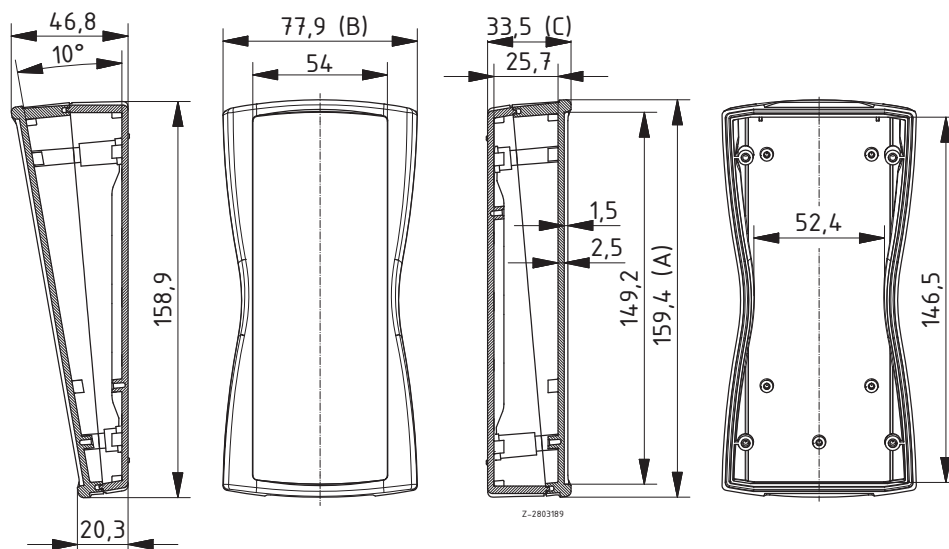

BOS-Streamline

With membrane keypad area and battery compartment

BS 601 F with compartment for 3 mignon (AA) batteries, IP 40

Model	Order no.	A	B	C	Colour
BS 601 F-7024	82601124	159.4	77.9	33.5	Graphite grey
BS 601 F-7035	82601135	159.4	77.9	33.5	Light grey

Scope Of Delivery: Lid and base, 4 screws, battery compartment lid, screws, battery contacts

BS 603 F with compartment for 3 mignon (AA) batteries, IP 40 (IP 65¹)

Model	Order no.	A	B	C	Colour
BS 603 F-7024	82603124	159.4	77.9	33.5	Graphite grey
BS 603 F-7035	82603135	159.4	77.9	33.5	Light grey

Scope Of Delivery: Lid and base, 4 screws, battery compartment lid, battery compartment seal, screws, battery contacts

Notes: ¹ Upgradable to IP 65 by fitting decor seal DI-D.

BS 604 F with compartment for 3 mignon (AA) batteries, IP 65²

Model	Order no.	A	B	C	Colour
BS 604 F-7024	82604124	159.4	77.9	35.5	Graphite grey
BS 604 F-7035	82604135	159.4	77.9	33.5	Light grey

Scope Of Delivery: Lid and base including seal, 4 screws, battery compartment lid, battery compartment seal, screws, battery contacts

Notes: Cannot be combined with DI-D decor seal.