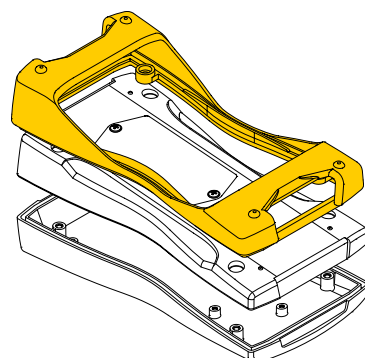

Flat version

Console version

Decor seal options for protection class IP65

BS.02

BS.04 + seal battery compartment

Seal to achieve the higher protection

BS.00

BS.03 + seal battery compartment

BOPLA

A Phoenix Mecano Company

BOS-Streamline

Battery compartment

Enclosure size BS 4... and BS 5...:
Battery compartment designed for 3x Micro AAA

Enclosure size BS 6...:
Battery compartment designed for 3x Micro AA