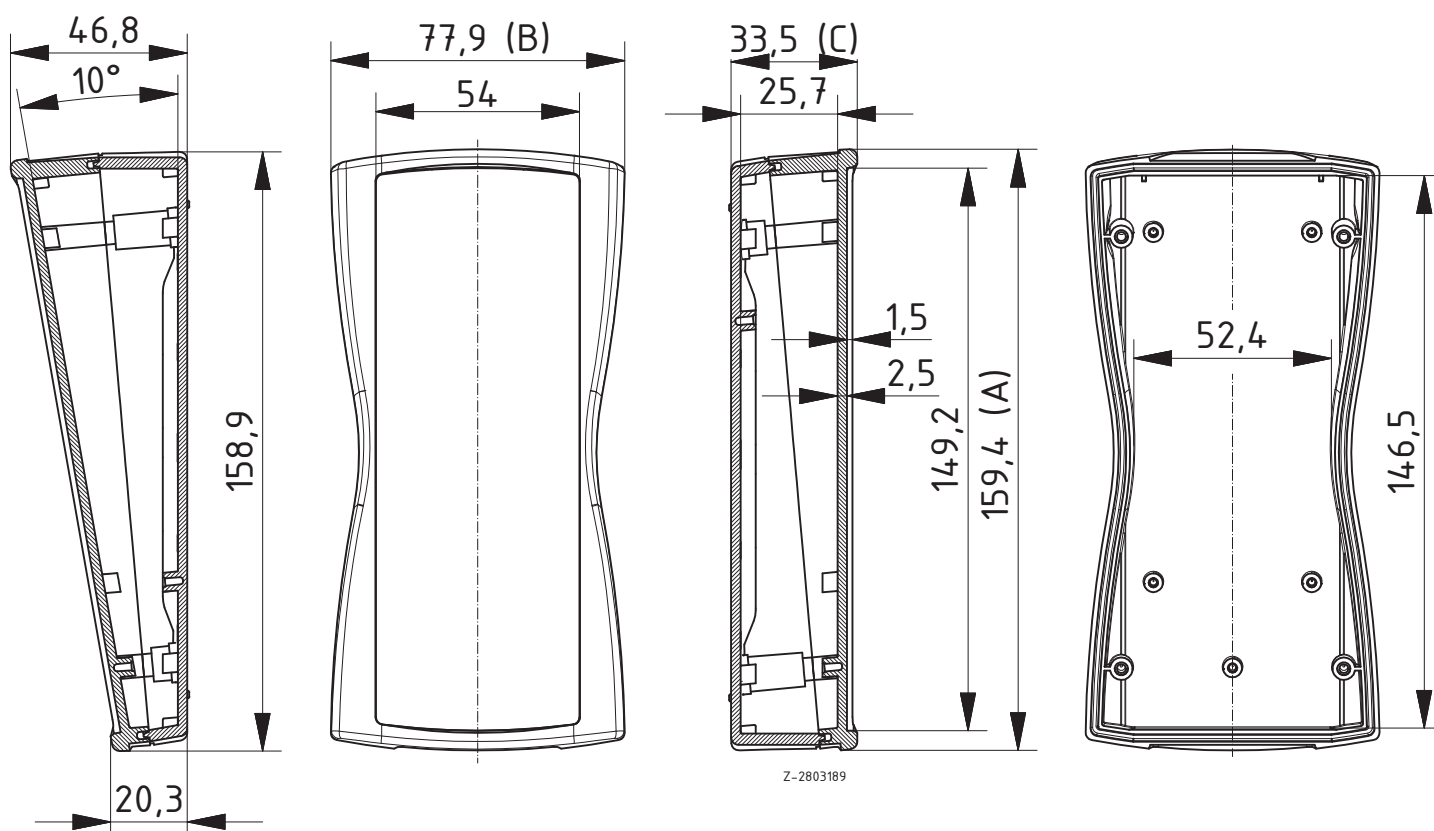

BS 602 F without battery compartment, IP 65²

Model	Order no.	A	B	C	Colour
BS 602 F-7024	82602124	159.4	77.9	33.5	Graphite grey
BS 602 F-7035	82602135	159.4	77.9	33.5	Light grey

Scope Of Delivery: Lid and base including seal, 4 screws

Notes: Cannot be combined with DI-D decor seal.