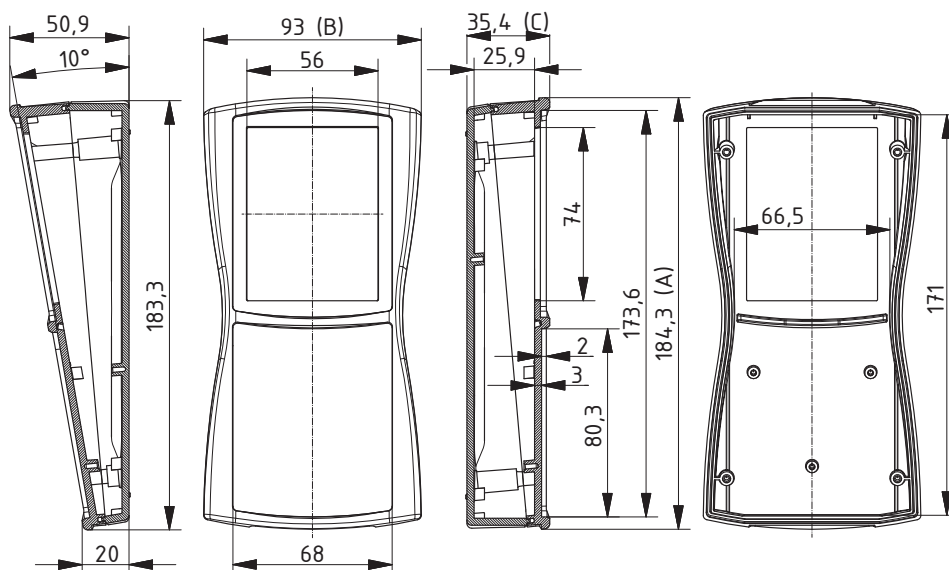

BOS-Streamline

With display screen and battery compartment

BS 701 DIS with compartment for 4 mignon (AA) batteries, IP 40

Model	Order no.	A	B	C	Colour
BS 701 DIS-7024	82701224	184.3	93	35.4	Graphite grey
BS 701 DIS-7035	82701235	184.3	93	35.4	Light grey

Scope Of Delivery: Lid and base, display screen, adhesive film, 4 screws, battery compartment lid, screws, battery contacts

BS 703 DIS with compartment for 4 mignon (AA) batteries, IP 40 (IP 65¹)

Model	Order no.	A	B	C	Colour
BS 703 DIS-7024	82703224	184.3	93	35.4	Graphite grey
BS 703 DIS-7035	82703235	184.3	93	35.4	Light grey

Scope Of Delivery: Lid and base, display screen, adhesive film, 4 screws, battery compartment lid, battery compartment seal, screws, battery contacts

Notes: ¹ Upgradable to IP 65 by fitting decor seal DI-D.

BS 704 DIS with compartment for 4 mignon (AA) batteries, IP 65²

Model	Order no.	A	B	C	Colour
BS 704 DIS-7024	82704224	184.3	93	35.4	Graphite grey
BS 704 DIS-7035	82704235	184.3	93	35.4	Light grey

Scope Of Delivery: Lid and base including seal, display screen, adhesive film, 4 screws, battery compartment lid, battery compartment seal, screws, battery contacts

Notes: Cannot be combined with DI-D decor seal.