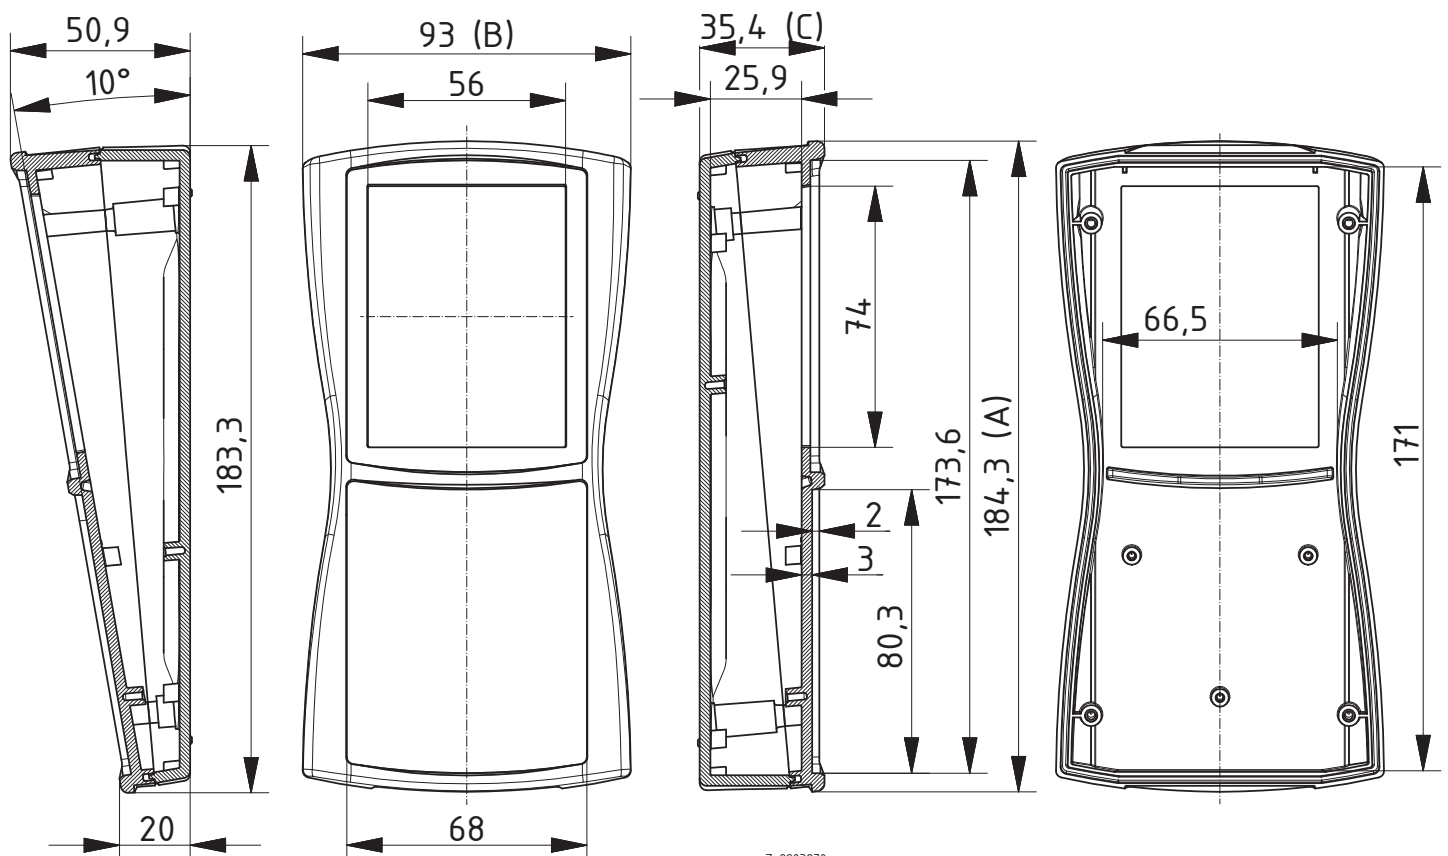

BOS-Streamline

With display screen

BS 700 DIS without battery compartment, IP 40 (IP 65¹)

Model	Order no.	A	B	C	Colour
BS 700 DIS-7024	82700224	184.3	93	35.4	Graphite grey
BS 700 DIS-7035	82700235	184.3	93	35.4	Light grey

Scope Of Delivery: Lid and base, display screen, adhesive film, 4 screws

Notes: ¹ Upgradable to IP 65 by fitting decor seal DI-D.

BS 702 DIS without battery compartment, IP 65²

Model	Order no.	A	B	C	Colour
BS 702 DIS-7024	82702224	184.3	93	35.4	Graphite grey
BS 702 DIS-7035	82702235	184.3	93	35.4	Light grey

Scope Of Delivery: Lid and base including seal, display screen, adhesive film, 4 screws

Notes: Cannot be combined with DI-D decor seal.

Z-2803270