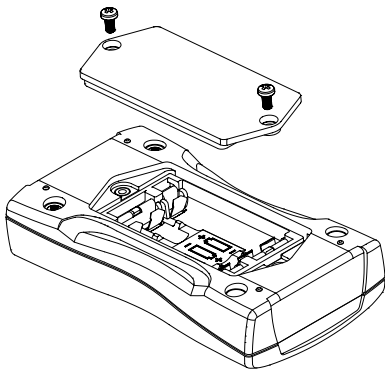

BOPLA

A Phoenix Mecano Company

BOS-Streamline

Battery compartment

Enclosure size BS 4... and BS 5...:
Battery compartment designed for 3x Micro AAA

Enclosure size BS 6...:
Battery compartment designed for 3x Micro AA