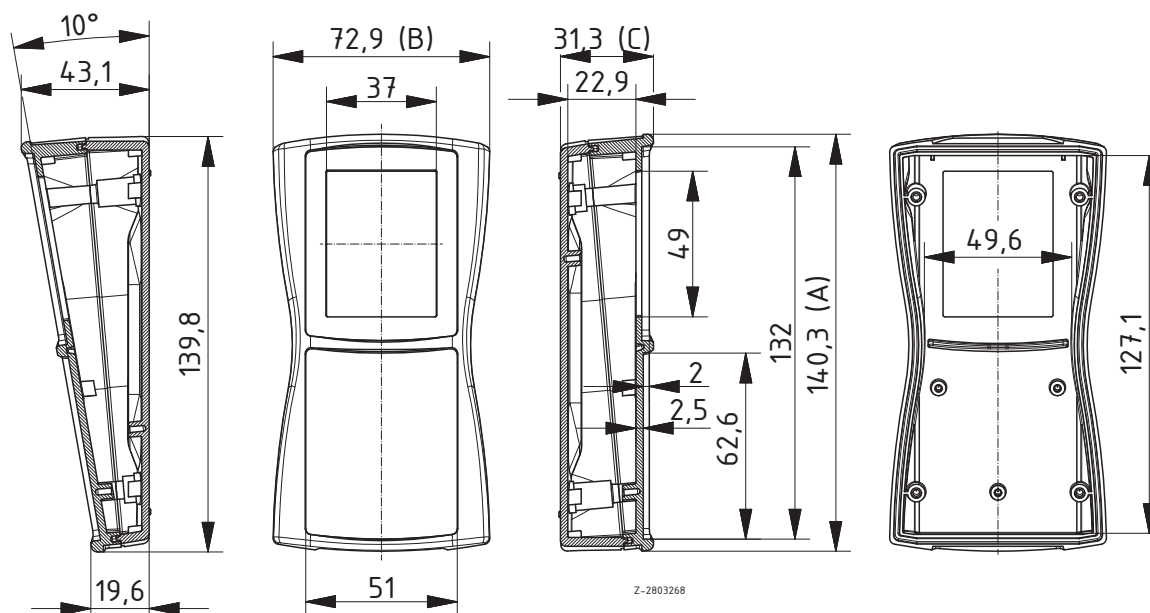

BOS-Streamline

With display screen and battery compartment

BS 501 DIS with compartment for 3 micro (AAA) batteries, IP 40

Model	Order no.	A	B	C	Colour
BS 501 DIS-7024	82501224	140.3	72.9	31.3	Graphite grey
BS 501 DIS-7035	82501235	140.3	72.9	31.3	Light grey

Scope Of Delivery: Lid and base, display screen, adhesive film, 4 screws, battery compartment lid, screws, battery contacts

BS 503 DIS with compartment for 3 micro (AAA) batteries, IP 40 (IP 65¹)

Model	Order no.	A	B	C	Colour
BS 503 DIS-7024	82503224	140.3	72.9	31.3	Graphite grey
BS 503 DIS-7035	82503235	140.3	72.9	31.3	Light grey

Scope Of Delivery: Lid and base, display screen, adhesive film, 4 screws, battery compartment lid, battery compartment seal, screws, battery contacts

Notes: ¹ Upgradable to IP 65 by fitting decor seal DI-D.

BS 504 DIS with compartment for 3 micro (AAA) batteries, IP 65²

Model	Order no.	A	B	C	Colour
BS 504 DIS-7024	82504224	140.3	72.9	31.3	Graphite grey
BS 504 DIS-7035	82504235	140.3	72.9	31.3	Light grey

Scope Of Delivery: Lid and base including seal, display screen, adhesive film, 4 screws, battery compartment lid, battery compartment seal, screws, battery contacts

Notes: Cannot be combined with DI-D decor seal.