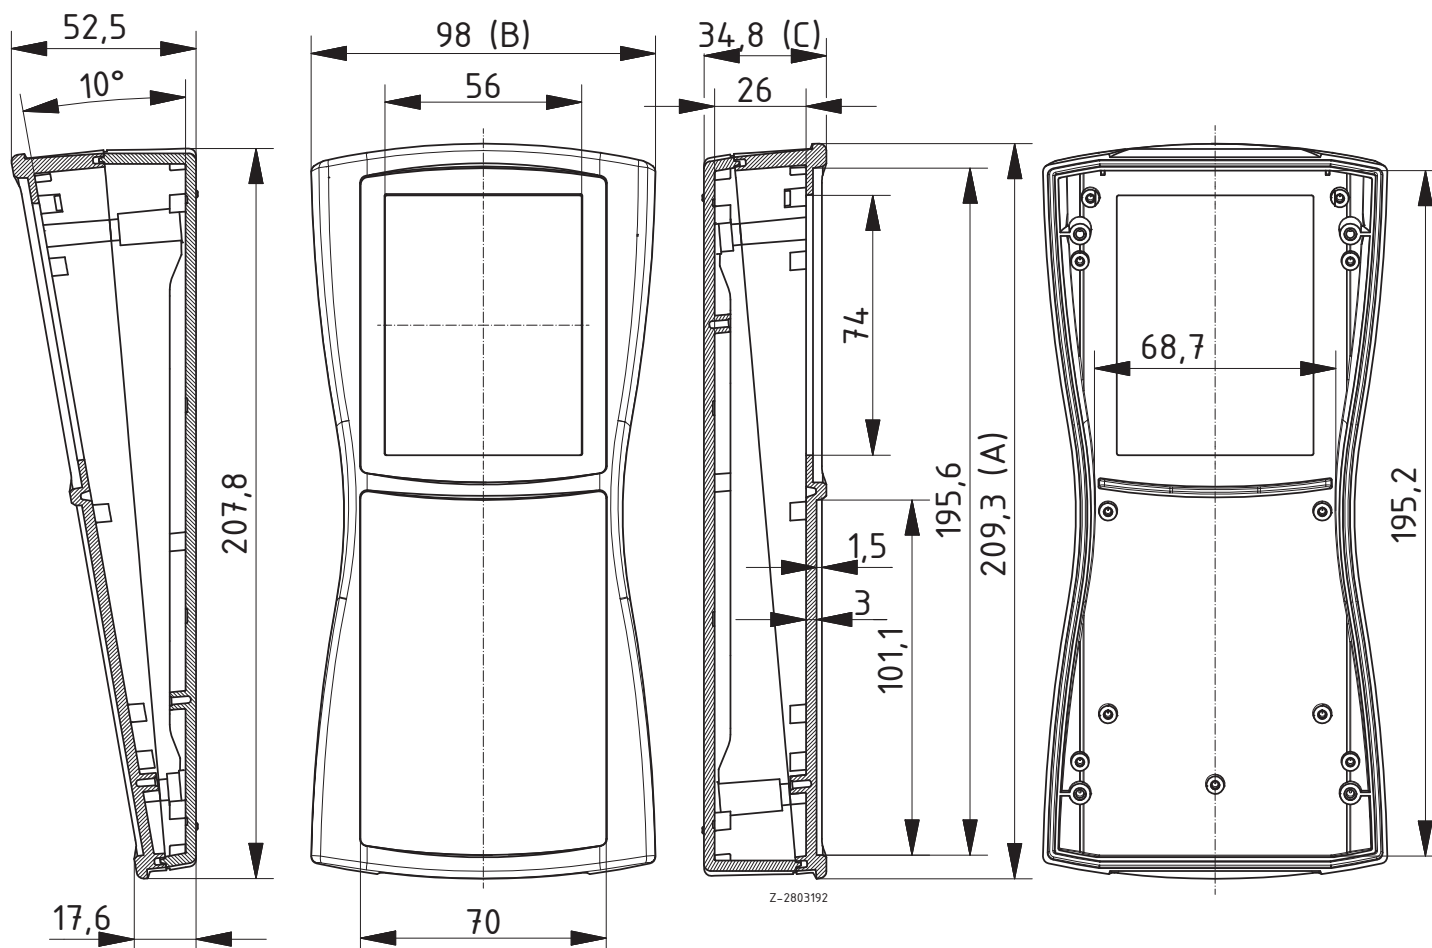

BS 802 DIS without battery compartment, IP 65²

Model	Order no.	A	B	C	Colour
BS 802 DIS-7024	82802224	209.3	98	34.8	Graphite grey
BS 802 DIS-7035	82802235	209.3	98	34.8	Light grey

Scope Of Delivery: Lid and base including seal, display screen, adhesive film, 4 screws

Notes: Cannot be combined with DI-D decor seal.