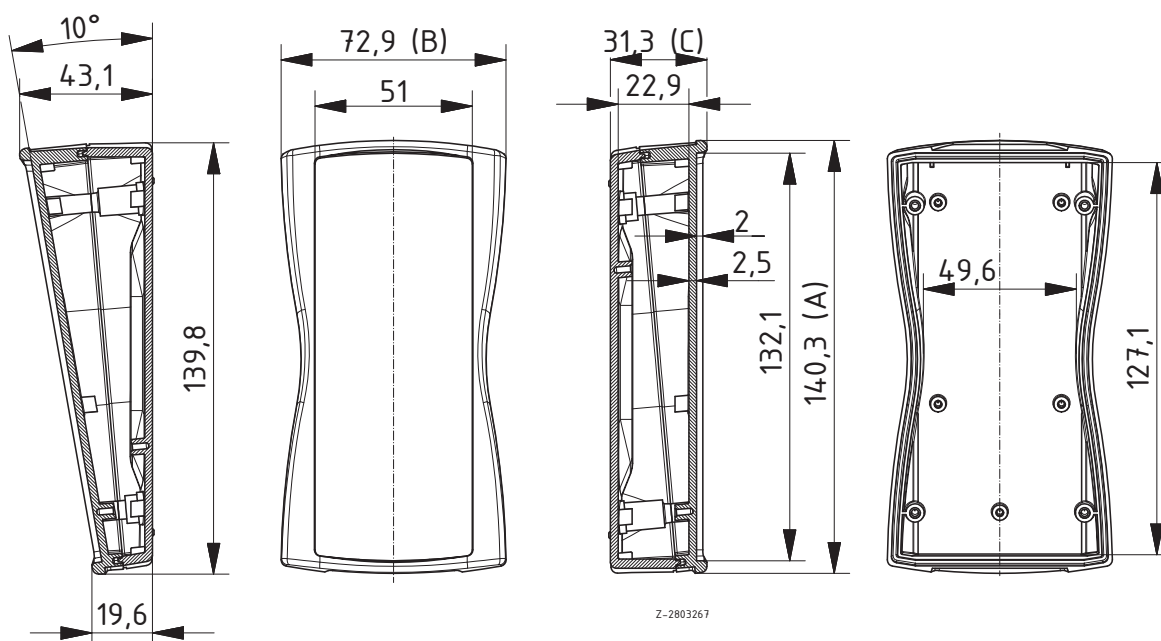

BS 504 F with compartment for 3 micro (AAA) batteries, IP 65²

Model	Order no.	A	B	C	Colour
BS 504 F-7024	82504124	140.3	72.9	31.3	Graphite grey
BS 504 F-7035	82504135	140.3	72.9	31.3	Light grey

Scope Of Delivery: Lid and base including seal, 4 screws, battery compartment lid, battery compartment seal, screws, battery contacts

Notes: Cannot be combined with DI-D decor seal.