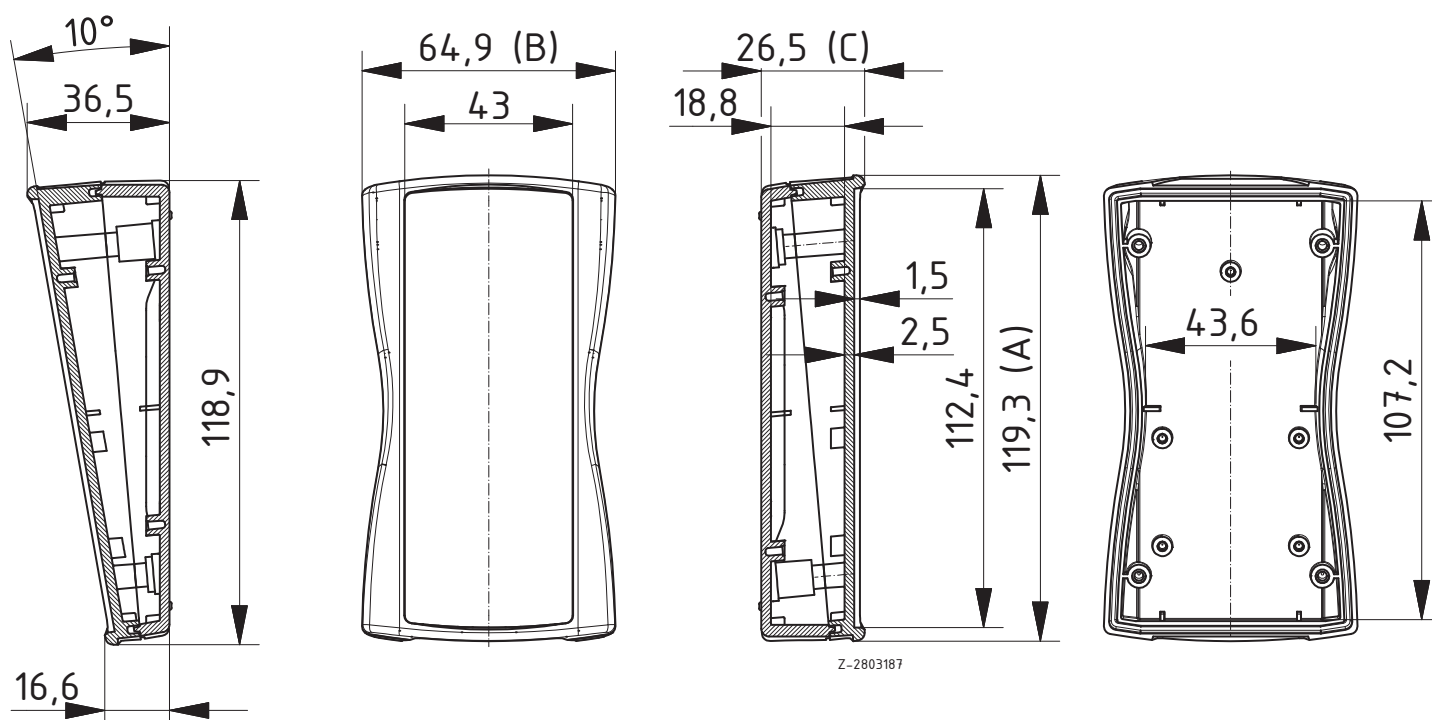

BS 402 F without battery compartment, IP 65²

Model	Order no.	A	B	C	Colour
BS 402 F-7024	82402124	119.3	64.9	26.5	Graphite grey
BS 402 F-7035	82402135	119.3	64.9	26.5	Light grey

Scope Of Delivery: Lid and base including seal, 4 screws

Notes: Cannot be combined with DI-D decor seal.