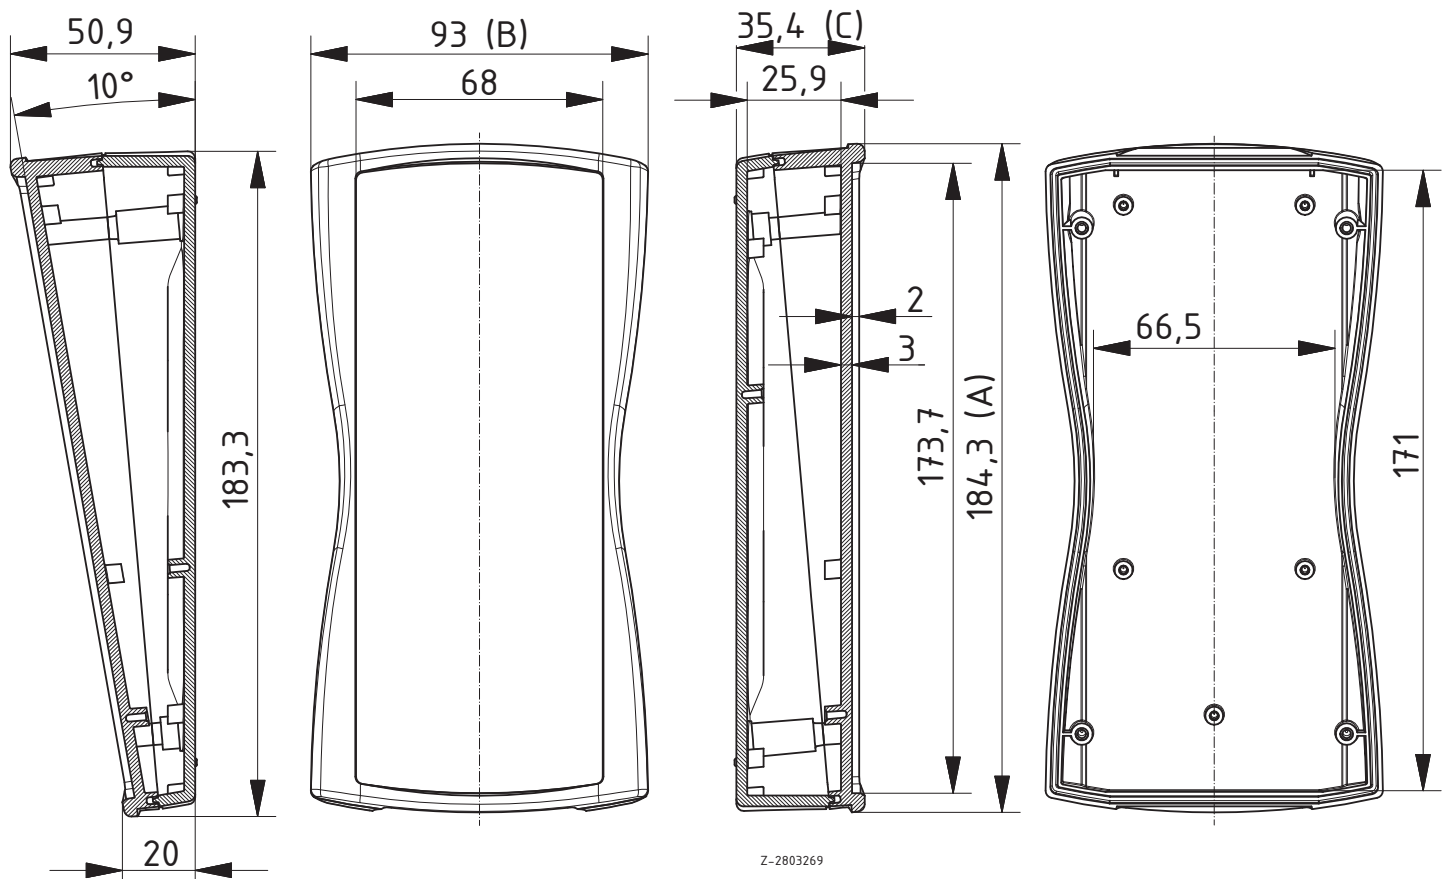

BOS-Streamline

With membrane keypad area

BS 700 F without battery compartment, IP 40 (IP 65¹)

Model	Order no.	A	B	C	Colour
BS 700 F-7024	82700124	184.3	93	35.4	Graphite grey
BS 700 F-7035	82700135	184.3	93	35.4	Light grey

Scope Of Delivery: Lid and base, 4 screws

Notes: ¹ Upgradable to IP 65 by fitting decor seal DI-D.

BS 702 F without battery compartment, IP 65²

Model	Order no.	A	B	C	Colour
BS 702 F-7024	82702124	184.3	93	35.4	Graphite grey
BS 702 F-7035	82702135	184.3	93	35.4	Light grey

Scope Of Delivery: Lid and base including seal, 4 screws

Notes: Cannot be combined with DI-D decor seal.