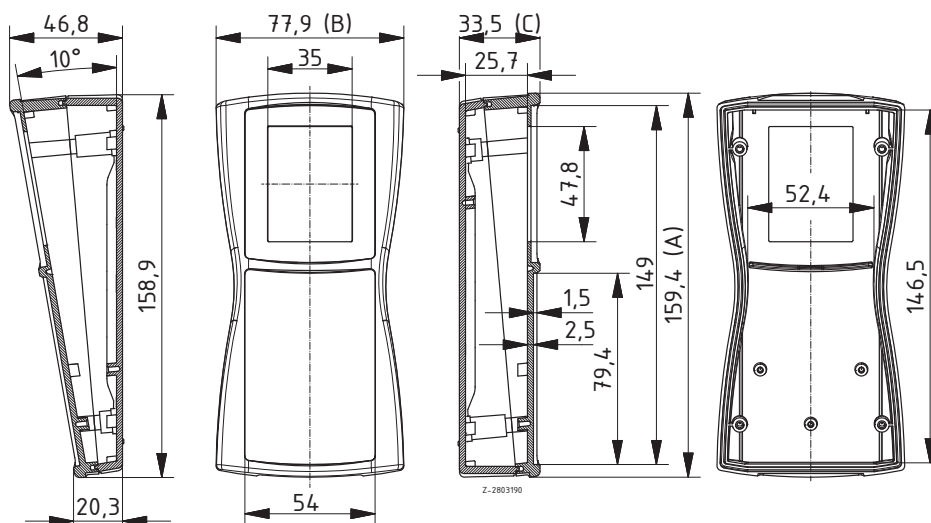

BOS-Streamline

With display screen and battery compartment

BS 601 DIS with compartment for 3 mignon (AA) batteries, IP 40

Model	Order no.	A	B	C	Colour
BS 601 DIS-7024	82601224	159.4	77.9	33.5	Graphite grey
BS 601 DIS-7035	82601235	159.4	77.9	33.5	Light grey

Scope Of Delivery: Lid and base, display screen, adhesive film, 4 screws, battery compartment lid, screws, battery contacts

BS 603 DIS with compartment for 3 mignon (AA) batteries, IP 40 (IP 65¹)

Model	Order no.	A	B	C	Colour
BS 603 DIS-7024	82603224	159.4	77.9	33.5	Graphite grey
BS 603 DIS-7035	82603235	159.4	77.9	33.5	Light grey

Scope Of Delivery: Lid and base, display screen, adhesive film, 4 screws, battery compartment lid, battery compartment seal, screws, battery contacts

Notes: ¹ Upgradable to IP 65 by fitting decor seal DI-D.

BS 604 DIS with compartment for 3 mignon (AA) batteries, IP 65²

Model	Order no.	A	B	C	Colour
BS 604 DIS-7024	82604224	159.4	77.9	33.5	Graphite grey
BS 604 DIS-7035	82604235	159.4	77.9	33.5	Light grey

Scope Of Delivery: Lid and base including seal, display screen, adhesive film, 4 screws, battery compartment lid, battery compartment seal, screws, battery contacts

Notes: Cannot be combined with DI-D decor seal.