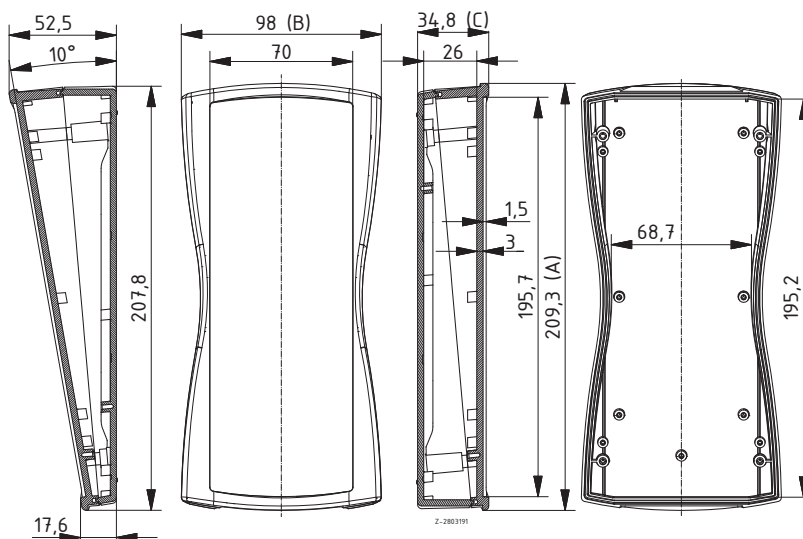

BOS-Streamline

With membrane keypad area and battery compartment

BS 801 F with compartment for 4 mignon (AA) batteries, IP 40

Model	Order no.	A	B	C	Colour
BS 801 F-7024	82801124	209.3	98	34.8	Graphite grey
BS 801 F-7035	82801135	209.3	98	34.8	Light grey

Scope Of Delivery: Lid and base, 4 screws, battery compartment lid, screws, battery contacts

BS 803 F with compartment for 4 mignon (AA) batteries, IP 40 (IP 65¹)

Model	Order no.	A	B	C	Colour
BS 803 F-7024	82803124	209.3	98	34.8	Graphite grey
BS 803 F-7035	82803135	209.3	98	34.8	Light grey

Scope Of Delivery: Lid and base, 4 screws, battery compartment lid, battery compartment seal, screws, battery contacts

Notes: ¹ Upgradable to IP 65 by fitting decor seal DI-D.

BS 804 F with compartment for 4 mignon (AA) batteries, IP 65²

Model	Order no.	A	B	C	Colour
BS 804 F-7024	82804124	209.3	98	34.8	Graphite grey
BS 804 F-7035	82804135	209.3	98	34.8	Light grey

Scope Of Delivery: Lid and base including seal, 4 screws, battery compartment lid, battery compartment seal, screws, battery contacts

Notes: Cannot be combined with DI-D decor seal.