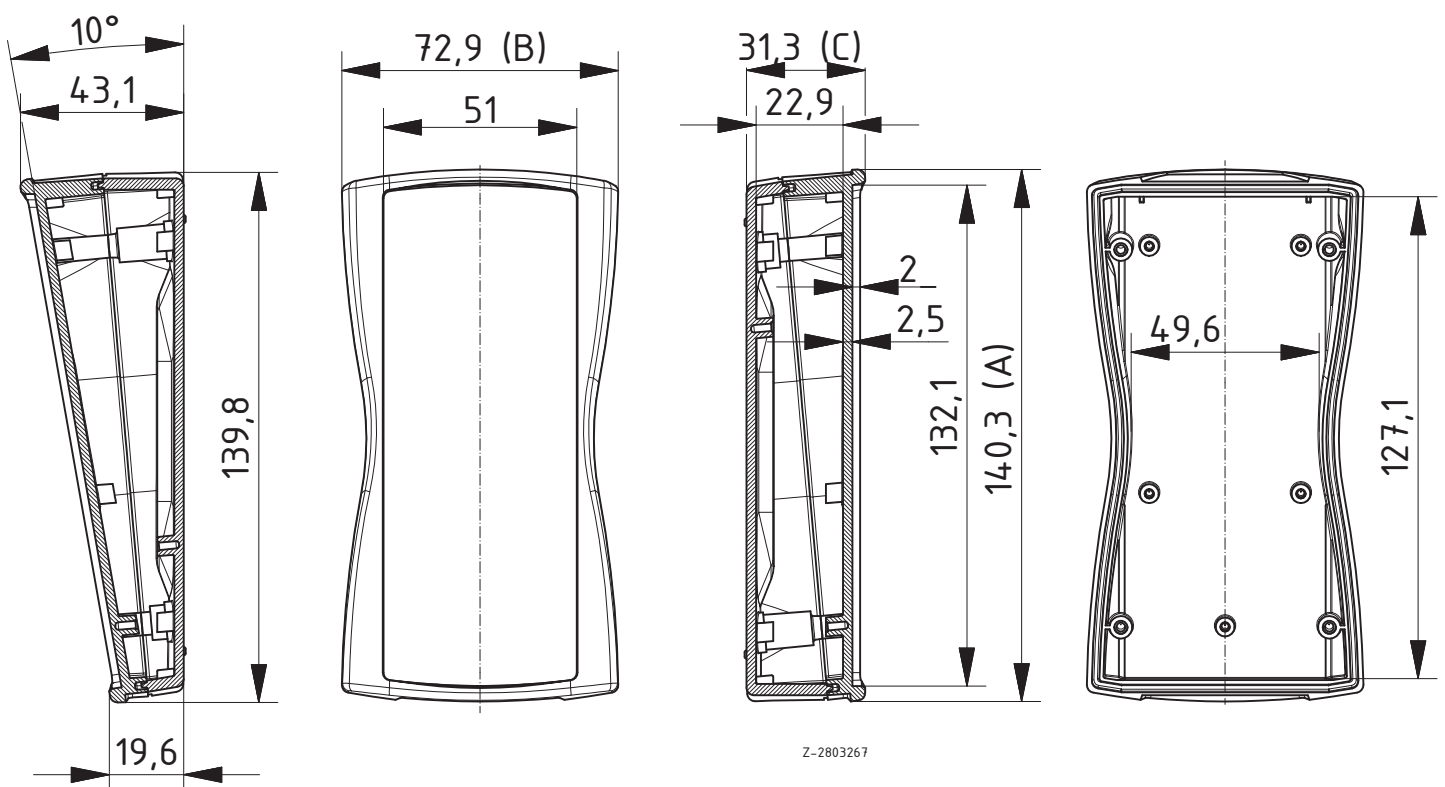

BOS-Streamline

With membrane keypad area

BS 500 F without battery compartment, IP 40 (IP 65¹)

Model	Order no.	A	B	C	Colour
BS 500 F-7024	82500124	140.3	72.9	31.3	Graphite grey
BS 500 F-7035	82500135	140.3	72.9	31.3	Light grey

Scope Of Delivery: Lid and base, 4 screws

Notes: ¹ Upgradable to IP 65 by fitting decor seal DI-D.

BS 502 F without battery compartment, IP 65²

Model	Order no.	A	B	C	Colour
BS 502 F-7024	82502124	140.3	72.9	31.3	Graphite grey
BS 502 F-7035	82502135	140.3	72.9	31.3	Light grey

Scope Of Delivery: Lid and base including seal, 4 screws

Notes: Cannot be combined with DI-D decor seal.