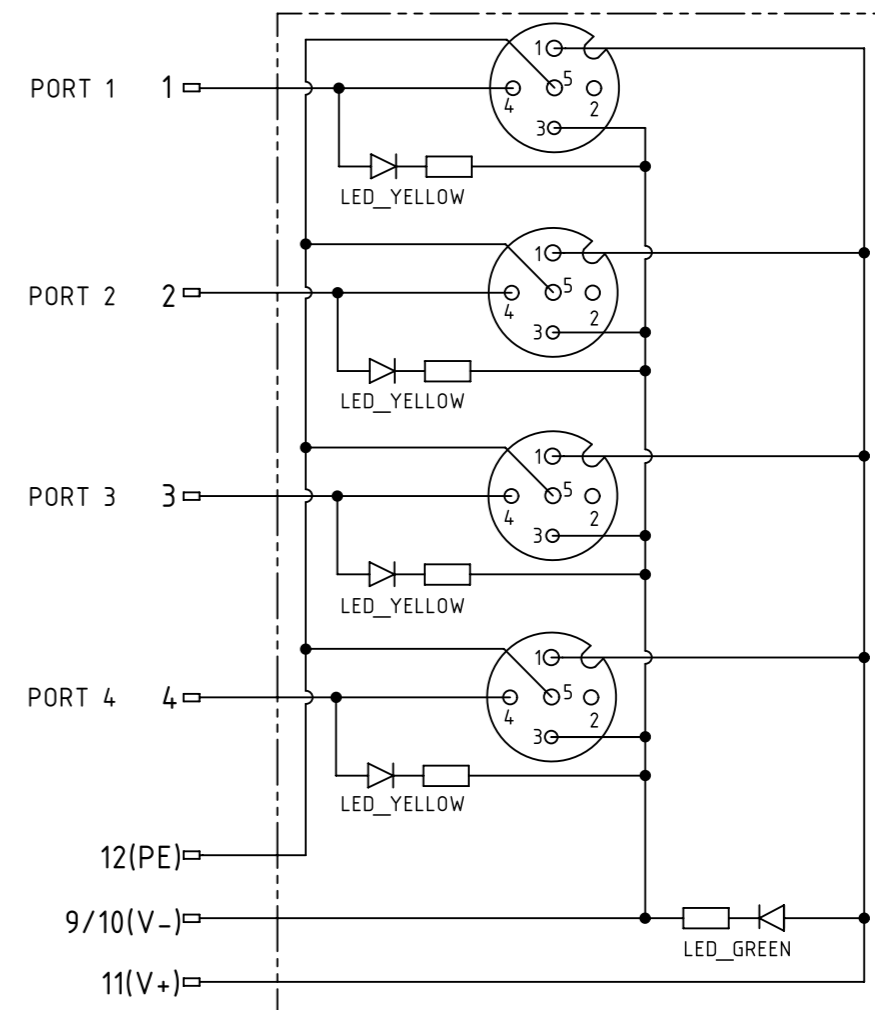

X
male

Loading plan

- Protection level: IP67
- Temperature range: -25°C ... +85°C

All Dimensions in mm		Tech. Character.		Free size tol.		According to production drawing	
All rights reserved		Created by COSTEA Costea	Inspected by 402676 Gross	Standardisation MUNTEANV Muntean	Date 2020-04-16	State Final Release	
Department HCS - RO		Title har-SAB M12/4/4p M23/12p RA				Doc-Key / ECM-Nr. 100831475/UGD/001/C 500000171205	
HARTING Customised Solutions D-32339 Espelkamp		Type TB	Number 090700201201			Rev. C	Page 1/1