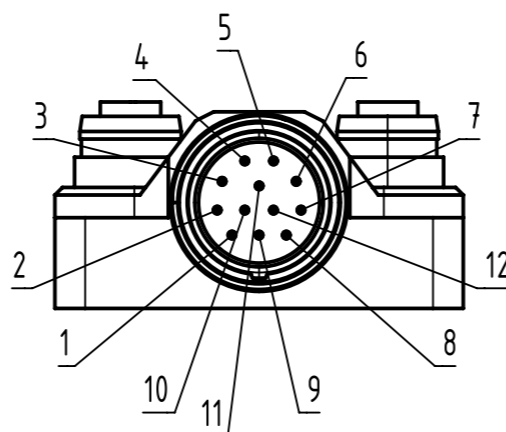

X
male

Loading plan

- Protection level: IP67
- Temperature range: -25°C ... +85°C

All Dimensions in mm		Tech. Character.		Free size tol.		According to production drawing	
All rights reserved		Created by COSTEA Costea	Inspected by 402676 Gross	Standardisation MUNTEANV Muntean	Date 2020-04-16	State Final Release	
Department HCS - RO		Title har-SAB M12/4/4p M23/12p RA				Doc-Key / ECM-Nr. 100831475/UGD/001/C 500000171205	
HARTING Customised Solutions D-32339 Espelkamp		Type TB	Number 090700201201			Rev. C	Page 1/1