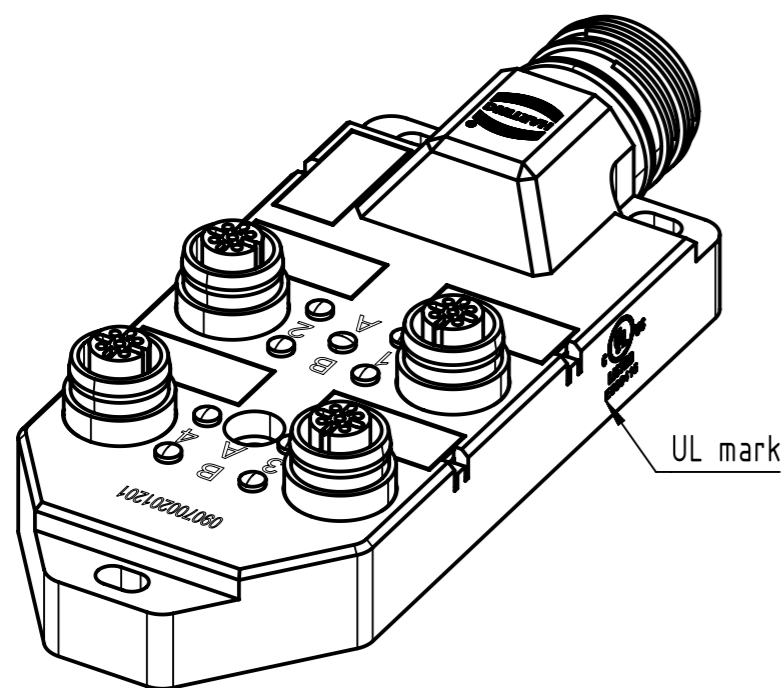

X
male

Loading plan

- Protection level: IP67
- Temperature range: -25°C ... +85°C

All Dimensions in mm		Tech. Character.		Free size tol.		According to production drawing	
All rights reserved		Created by COSTEA Costea	Inspected by 402676 Gross	Standardisation MUNTEANV Muntean	Date 2020-04-16	State Final Release	
Department HCS - RO		Title har-SAB M12/4/4p M23/12p RA				Doc-Key / ECM-Nr. 100831475/UGD/001/C 500000171205	
HARTING Customised Solutions D-32339 Espelkamp		Type TB	Number 090700201201			Rev. C	Page 1/1