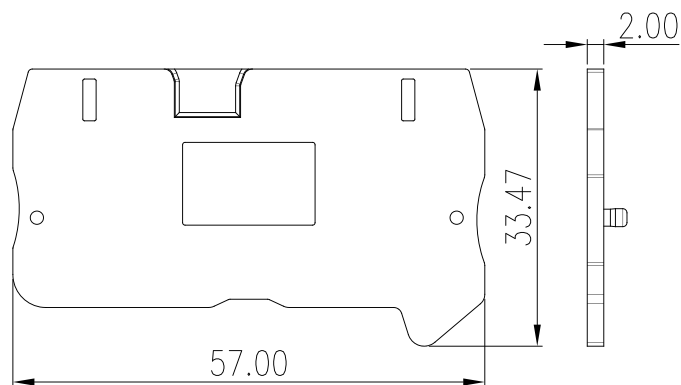

# DP4C

DIN Rail Terminal Blocks > Accessories

## Specification

Product description	END COVER
Color	GREY(default)
Material	PA66
Inflammability class	UL94-V0
Compatible products	DP4
Package	50 pcs / box