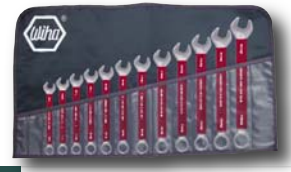

Item No. 500 95: 7/16, 1/2, 9/16, 5/8, 11/16, 3/4, 13/16, 7/8, 15/16, 1"	↔ lbs. 4.70
---	-------------

SHOP

500 91 Set 12 Piece Inch Combination Wrenches Roll up pouch

Item No. 500 91 Includes:	↔
5/16, 3/8, 7/16, 1/2, 9/16, 5/8, 11/16, 3/4, 13/16, 7/8, 15/16, 1"	↔ lbs. 4.78

SHOP

500 87 Set 15 Piece Metric Combination Wrenches Roll up pouch

Item No. 500 87 Includes:	↔
8, 9, 10, 11, 12, 13, 14, 15, 16, 17, 18, 19, 20, 22, 24mm	↔ lbs. 5.16

SHOP

500 94 Set 10 Piece Metric Combination Wrenches Roll up pouch

Item No. 500 94 Includes: 10, 11, 12, 13, 14, 15, 16, 17, 18, 19mm	↔ lbs. 3.13
---	-------------

SHOP

500 88 Set 12 Piece Metric Combination Wrenches Roll up pouch

Item No. 500 88 Includes: 8, 9, 10, 11, 12, 13, 14, 15, 16, 17, 18, 19mm	↔ lbs. 3.26
---	-------------