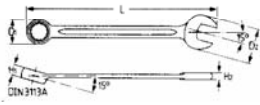

Wiha Soft Grip Wrenches

- Made from 31CRV3 high performance tool steel
- Soft grip body
- Precision formed for exact fit

SHOP

500 Soft Grip Wrenches Inch DIN 3113A/ISO 3318 - ISO 7738

Item No.	AF	OAL	OAL	H ¹	H ²	D ¹	D ²	↔	↔
	Inch	mm	Inch	mm	mm	mm	mm	lbs.	pkg.
500 43	1/4	100	3.9	5.0	3.9	10.1	15.7	.03	1
500 44	5/16	120	4.7	5.9	4.4	12.9	19.0	.05	1
500 45	3/8	140	5.5	6.9	5.0	15.9	22.8	.09	1
500 46	7/16	150	5.9	7.4	5.2	17.3	25.4	.11	1
500 47	1/2	170	6.7	8.4	5.8	20.2	29.3	.14	1
500 48	9/16	180	7.1	8.9	6.1	21.6	31.2	.19	1
500 50	5/8	200	7.8	9.8	6.6	24.6	34.5	.23	1
500 51	11/16	210	8.2	10.3	6.9	25.9	37.3	.30	1
500 52	3/4	230	9.0	11.1	7.3	28.8	40.4	.34	1
500 54	13/16	250	9.8	11.7	7.7	31.7	44.2	.45	1
500 55	7/8	260	10.2	12.0	7.9	33.0	46.6	.51	1
500 56	15/16	280	11.0	12.7	8.3	35.8	50.1	.63	1
500 57	1	290	11.4	13.0	8.5	37.3	52.8	.65	1
500 58	1-1/16	310	12.2	13.6	8.9	40.2	55.9	.83	1
500 59	1-1/8	330	13.0	14.2	9.3	42.8	59.8	.98	1

- Made from 31CRV3 high performance tool steel
- Precision formed for exact fit
- Soft grip body

SHOP

500 Soft Grip Wrenches Metric DIN 3113A/ISO 3318 - ISO 7738

Item No.	MM	OAL	OAL	H ¹	H ²	D ¹	D ²	↔	↔
	mm	mm	Inch	mm	mm	mm	mm	lbs.	pkg.
500 04	8.0	120	4.7	5.9	4.4	12.9	19.0	.05	1
500 05	9.0	130	5.1	6.4	4.7	14.5	20.9	.07	1
500 06	10.0	140	5.5	6.9	5.0	15.9	22.8	.09	1
500 07	11.0	150	5.9	7.4	5.2	17.3	25.4	.11	1
500 08	12.0	160	6.3	7.9	5.5	18.7	26.7	.13	1
500 09	13.0	170	6.7	8.4	5.8	20.2	29.3	.14	1
500 11	14.0	180	7.1	8.9	6.1	21.6	31.2	.19	1
500 12	15.0	190	7.5	9.3	6.3	23.1	33.0	.21	1
500 13	16.0	200	7.8	9.8	6.6	24.6	34.5	.23	1
500 14	17.0	210	8.2	10.3	6.9	25.4	37.3	.30	1
500 15	18.0	220	8.6	10.8	7.1	27.4	38.4	.32	1
500 16	19.0	230	9.0	11.1	7.3	28.8	40.4	.34	1
500 17	20.0	240	9.4	11.4	7.5	30.2	42.3	.39	1
500 19	22.0	260	10.2	12.0	7.9	33.0	46.6	.51	1
500 27	24.0	280	11.0	12.7	8.3	35.8	50.1	.62	1