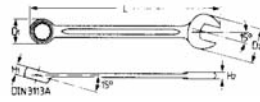

Wiha Soft Grip Wrenches

- Made from 31CRV3 high performance tool steel
- Soft grip body
- Precision formed for exact fit

SHOP

500 Soft Grip Wrenches Inch DIN 3113A/ISO 3318 - ISO 7738

Item No.	AF	OAL	OAL	H ¹	H ²	D ¹	D ²	↔	↔
	Inch	mm	Inch	mm	mm	mm	mm	lbs.	pkg.
500 43	1/4	100	3.9	5.0	3.9	10.1	15.7	.03	1
500 44	5/16	120	4.7	5.9	4.4	12.9	19.0	.05	1
500 45	3/8	140	5.5	6.9	5.0	15.9	22.8	.09	1
500 46	7/16	150	5.9	7.4	5.2	17.3	25.4	.11	1
500 47	1/2	170	6.7	8.4	5.8	20.2	29.3	.14	1
500 48	9/16	180	7.1	8.9	6.1	21.6	31.2	.19	1
500 50	5/8	200	7.8	9.8	6.6	24.6	34.5	.23	1
500 51	11/16	210	8.2	10.3	6.9	25.9	37.3	.30	1
500 52	3/4	230	9.0	11.1	7.3	28.8	40.4	.34	1
500 54	13/16	250	9.8	11.7	7.7	31.7	44.2	.45	1
500 55	7/8	260	10.2	12.0	7.9	33.0	46.6	.51	1
500 56	15/16	280	11.0	12.7	8.3	35.8	50.1	.63	1
500 57	1	290	11.4	13.0	8.5	37.3	52.8	.65	1
500 58	1-1/16	310	12.2	13.6	8.9	40.2	55.9	.83	1
500 59	1-1/8	330	13.0	14.2	9.3	42.8	59.8	.98	1

- Made from 31CRV3 high performance tool steel
- Precision formed for exact fit
- Soft grip body

SHOP

500 Soft Grip Wrenches Metric DIN 3113A/ISO 3318 - ISO 7738

Item No.	MM	OAL	OAL	H ¹	H ²	D ¹	D ²	↔	↔
	mm	mm	Inch	mm	mm	mm	mm	lbs.	pkg.
500 04	8.0	120	4.7	5.9	4.4	12.9	19.0	.05	1
500 05	9.0	130	5.1	6.4	4.7	14.5	20.9	.07	1
500 06	10.0	140	5.5	6.9	5.0	15.9	22.8	.09	1
500 07	11.0	150	5.9	7.4	5.2	17.3	25.4	.11	1
500 08	12.0	160	6.3	7.9	5.5	18.7	26.7	.13	1
500 09	13.0	170	6.7	8.4	5.8	20.2	29.3	.14	1
500 11	14.0	180	7.1	8.9	6.1	21.6	31.2	.19	1
500 12	15.0	190	7.5	9.3	6.3	23.1	33.0	.21	1
500 13	16.0	200	7.8	9.8	6.6	24.6	34.5	.23	1
500 14	17.0	210	8.2	10.3	6.9	25.4	37.3	.30	1
500 15	18.0	220	8.6	10.8	7.1	27.4	38.4	.32	1
500 16	19.0	230	9.0	11.1	7.3	28.8	40.4	.34	1
500 17	20.0	240	9.4	11.4	7.5	30.2	42.3	.39	1
500 19	22.0	260	10.2	12.0	7.9	33.0	46.6	.51	1
500 27	24.0	280	11.0	12.7	8.3	35.8	50.1	.62	1