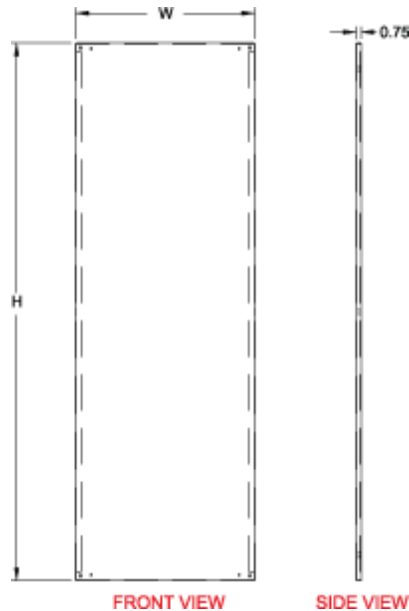

Quality Products. Service Excellence.

Inner Panels and Supports *HMEP Series*

Base Inner Panel

- Formed 12 gauge galvanized steel unpainted
- Included with standard configuration
- Sold separately as secondary or replacement panel
- Can be used as swing panel (where indicated * - sold separately)
- Inner panel attachment hardware sold separately as required

Inner Panel Side Support

- Use to provide extra support for larger loads
- Attached to either frame support in rear position or optional grid straps
- Sold in qty pkg of 6, complete with 24 - #12 pan head screws

Part No.	Overall		For use with Cabinet		Inner Panel Rear Support
	Height	Width	Height	Width	
HMEP146 *	1296	499	1400	600	-
HMEP148 *	1296	699	1400	800	HMEPRS800
HMEP1410	1296	899	1400	1000	HMEPRS1000
HMEP1412	1296	1099	1400	1200	HMEPRS1200
HMEP166 *	1296	499	1600	600	-
HMEP168 *	1496	699	1600	800	HMEPRS800

Part No.	Overall		For use with Cabinet		Inner Panel Rear Support
	Height	Width	Height	Width	
HMEP1612	1496	1099	1600	1200	HMEPRS1200
HMEP186 *	1496	499	1800	600	-
HMEP188 *	1696	699	1800	800	HMEPRS800
HMEP1810	1696	899	1800	1000	HMEPRS1000
HMEP1812	1696	1099	1800	1200	HMEPRS1200
HMEP1816	1696	1499	1800	1600	HMEPRS1600
HMEP1818	1660	1699	1800	1800	HMEPRS1800
HMEP204	1660	299	2000	400	-
HMEP206 *	1896	499	2000	600	-
HMEP208 *	1896	699	2000	800	HMEPRS800
HMEP2010	1896	899	2000	1000	HMEPRS1000
HMEP2012	1896	1099	2000	1200	HMEPRS1200
HMEP2016	1896	1499	2000	1600	HMEPRS1600
HMEP2018	1896	1699	2000	1800	HMEPRS1800
HMEP224	1896	299	2200	400	-
HMEP226 *	1896	499	2200	600	-
HMEP228 *	2096	699	2200	800	HMEPRS800
HMEP2210	2096	899	2200	1000	HMEPRS1000
HMEP2212	2096	1099	2200	1200	HMEPRS1200