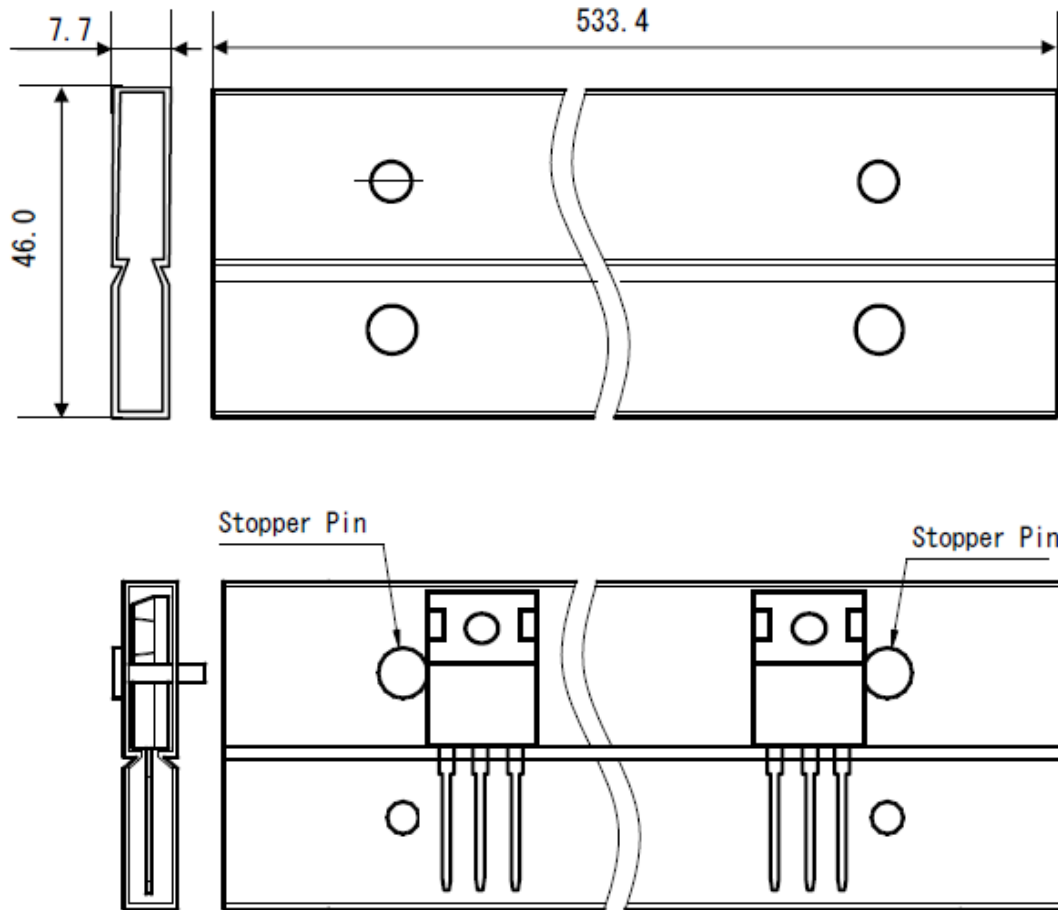

Product	SiC SBD	Package	TO-247
---------	---------	---------	--------

1.Packing

1-1 Tube dimension

Unit:mm

1-2 Tube Material: PS + Antistatic Treated

1-3 Packing Amount : 30 pcs in Tube

Packing

2. Inner Box

2-1 Inner Box Dimension

Unit : mm

2-2 Amount in the Inner Box : 12 Tube (Product 360 pcs)