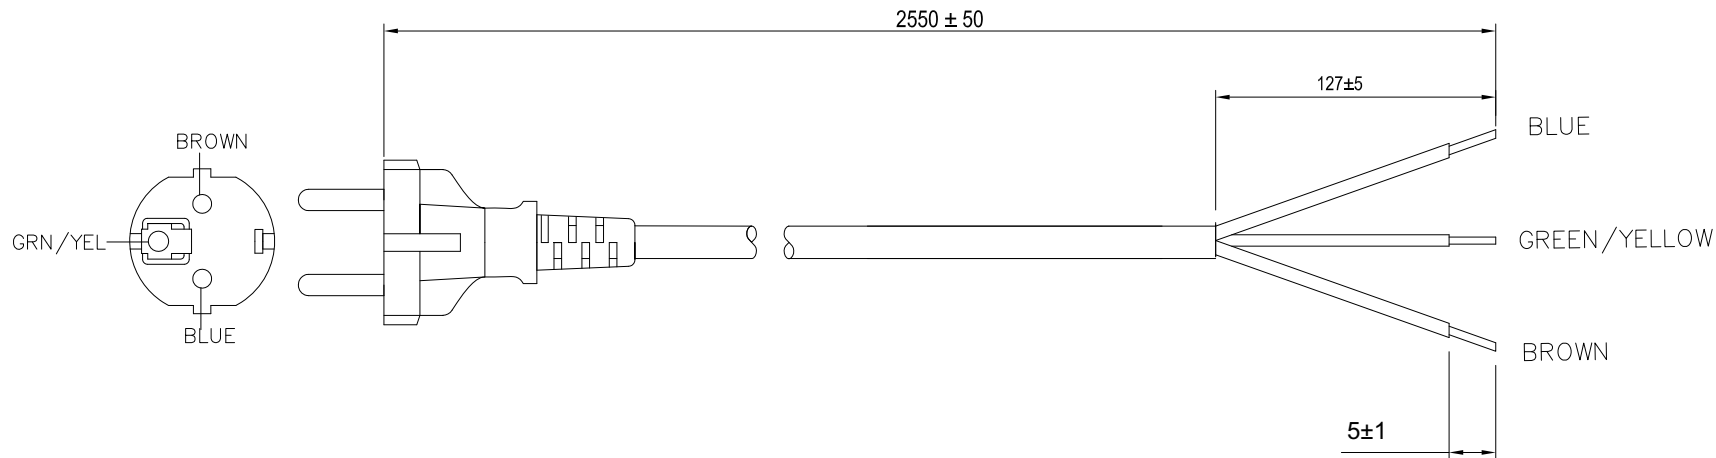

GENERAL SPECIFICATIONS:

RATING: 16A / 250V AC
 CABLE TYPE / SIZE: H05VV-F, 3 x 1.5 mm²
 TEMPERATURE RATING: 70° C
 CONDUCTOR COLORS: BROWN / BLUE/ GREEN-YELLOW
 CABLE JACKET COLOR: BLACK
 OVERALL LENGTH (L): 2550 ± 50 mm
 CABLE OUTER DIAMETER: 8.5 ± 0.1 mm
 END 'A' PLUG: CEE 7/7
 END 'B': SEE TERMINATION TABLE
 APPROVALS: VDE, N, D, FI, KEMA, OVE, CE, IMQ, S, USE, CEBEC

NOTES:

1. PLUG MUST BE MARKED WITH APPROVAL SYMBOLS OR FILE NUMBER(S).

CONDUCTOR TERMINATION TABLE:

Wire	Color	ROJ ± 5 mm	R I J ± 1 mm	Terminal
Ground	Green-Yelloow	127	5	STRIPPED
Neutral	Blue	127	5	STRIPPED
Line	Brown	127	5	STRIPPED

PACKING:

BULK PACKED, BUNDLES OF 25.
 MAXIMUM SHIPPING CARTON WEIGHT IS 30 KG.

DASH NO.	PART NO	REV.	DESCRIPTION	NOTES
TABULATION BLOCK				
		TOLERANCES: DECIMALS ANGULAR .xx +/- 0.1 +/- 1° .xxx +/- .005		GlobTek, Inc. www.globtek.com 186 Veterans Dr. Northvale, NJ 07647 Tel. 201-784-1000 Fax 201.784.0111
		MILLIMETERS ANGULAR .xx +/- 0.3 +/- 1° .xxx +/- .013		
INIT.BY: EM DATE: 03/13/09		DWG TITLE: EUROPEAN NON-DETACHABLE POWER CORD		
DRAWN: NF DATE: 03/13/09		FSCN No.: G, CC SIZE: A		REV. A1
APRVD: HM DATE: 03/13/09		SCALE: NONE		PART NO: 23144282M5001(R) SHEET 1/1