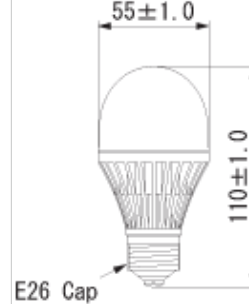

#### 6W Diffuse Type

Power Consumption	6W
Luminous Flux	330lm
Ra	75
Input Voltage	AC100V
Weight	120g
Cap/Base	E26
Illuminance (Directly Under)	48lx
Lifespan	40,000h

\*Dimming not supported.

External Dimensions (Unit: mm)