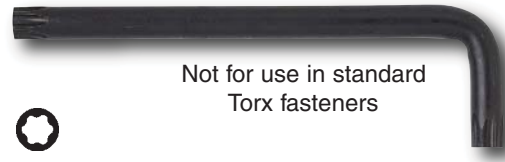

# TORXPlus®

For Improved Torque and Longer Tool Life

Not for use in standard  
Torx fasteners

## 361 TORXPlus® L-key, Short Arm

High alloy chrome-vanadium-molybdenum steel, hardened, black finish.

Item	No.	Size	mm	Inch	mm	Inch	lbs.	pkg.
361 06	IP6	39	1.5	16	.6	.01	10	
361 07	IP7	42	1.7	16	.6	.01	10	
361 08	IP8	45	1.8	16	.6	.01	10	
361 09	IP9	48	1.9	16	.6	.01	10	
361 10	IP10	51	2.0	17	.7	.01	10	
361 15	IP15	55	2.2	19	.7	.01	10	
361 20	IP20	58	2.3	19	.7	.01	10	
361 25	IP25	63	2.5	21	.8	.01	10	
361 27	IP27	68	2.7	22	.9	.02	10	
361 30	IP30	73	2.9	24	.9	.03	10	
361 40	IP40	81	3.2	26	1.0	.05	10	

Not for use in standard  
Torx fasteners

## 366 TORXPlus® L-key, Long Arm

High alloy chrome-vanadium-molybdenum steel, hardened, black finish.

Item	No.	Size	mm	Inch	mm	Inch	lbs.	pkg.
366 06	IP6	64	2.5	14	.6	.01	10	
366 07	IP7	68	2.7	14	.6	.01	10	
366 08	IP8	74	2.9	15	.6	.01	10	
366 09	IP9	78	3.1	16	.6	.01	10	
366 10	IP10	83	3.3	18	.7	.01	10	
366 15	IP15	88	3.5	18	.7	.02	10	
366 20	IP20	94	3.7	18	.7	.02	10	
366 25	IP25	98	3.9	19	.7	.03	10	
366 27	IP27	107	4.2	23	.9	.05	10	
366 30	IP30	114	4.5	24	.9	.06	10	
366 40	IP40	118	4.6	27	1.0	.09	10	