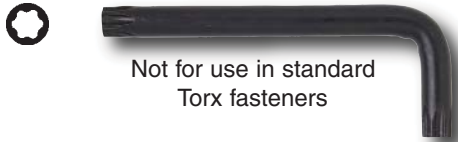

# TORXPlus®

For Improved Torque and Longer Tool Life

Not for use in standard  
Torx fasteners

## 361 TORXPlus® L-key, Short Arm

High alloy chrome-vanadium-molybdenum steel, hardened, black finish.

Item	No.	Size	mm	Inch	mm	Inch	lbs.	pkg.
361 06	IP6	39	1.5	16	.6	.01	10	
361 07	IP7	42	1.7	16	.6	.01	10	
361 08	IP8	45	1.8	16	.6	.01	10	
361 09	IP9	48	1.9	16	.6	.01	10	
361 10	IP10	51	2.0	17	.7	.01	10	
361 15	IP15	55	2.2	19	.7	.01	10	
361 20	IP20	58	2.3	19	.7	.01	10	
361 25	IP25	63	2.5	21	.8	.01	10	
361 27	IP27	68	2.7	22	.9	.02	10	
361 30	IP30	73	2.9	24	.9	.03	10	
361 40	IP40	81	3.2	26	1.0	.05	10	

Not for use in standard  
Torx fasteners

## 366 TORXPlus® L-key, Long Arm

High alloy chrome-vanadium-molybdenum steel, hardened, black finish.

Item	No.	Size	mm	Inch	mm	Inch	lbs.	pkg.
366 06	IP6	64	2.5	14	.6	.01	10	
366 07	IP7	68	2.7	14	.6	.01	10	
366 08	IP8	74	2.9	15	.6	.01	10	
366 09	IP9	78	3.1	16	.6	.01	10	
366 10	IP10	83	3.3	18	.7	.01	10	
366 15	IP15	88	3.5	18	.7	.02	10	
366 20	IP20	94	3.7	18	.7	.02	10	
366 25	IP25	98	3.9	19	.7	.03	10	
366 27	IP27	107	4.2	23	.9	.05	10	
366 30	IP30	114	4.5	24	.9	.06	10	
366 40	IP40	118	4.6	27	1.0	.09	10	