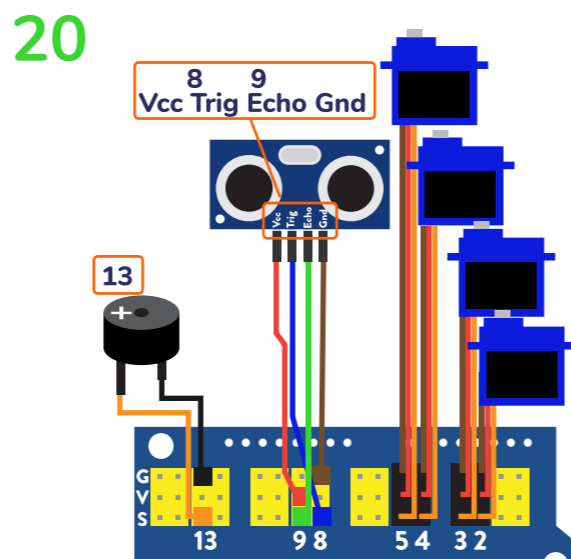

Need customer support?