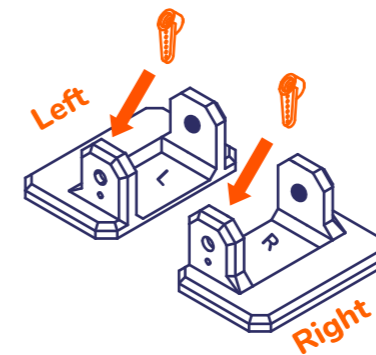

Hello! Otto Builder

I am Otto, your new robot friend. Ready to build me?

1

2

3

4

Adjust angle approx. at 90° (center of 180° rotation).

5

6

7

8

Adjust angle approx. at 90° (center of 180° rotation).

9

Check rotation gently, the servo goes 90° left & right

10

11

12

WARNING: CHOKING HAZARD
Small parts: NOT for Children under 3 years

Need customer support?

WARNING: CHOKING HAZARD
Small parts: NOT for Children under 3 years