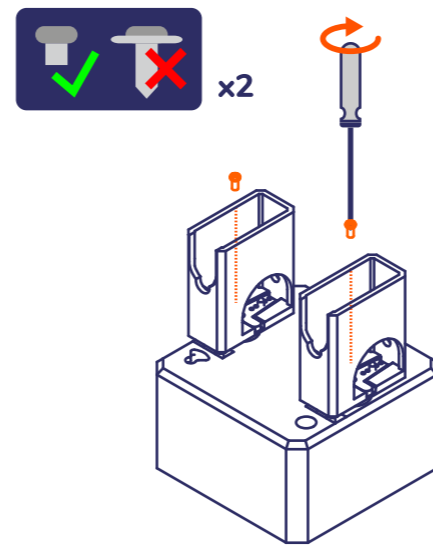

Hello! Otto Builder

I am Otto, your new robot friend. Ready to build me?

1

2

3

4

Adjust angle approx. at 90° (center of 180° rotation).

5

6

7

8

Adjust angle approx. at 90° (center of 180° rotation).

9

Check rotation gently, the servo goes 90° left & right

10

11