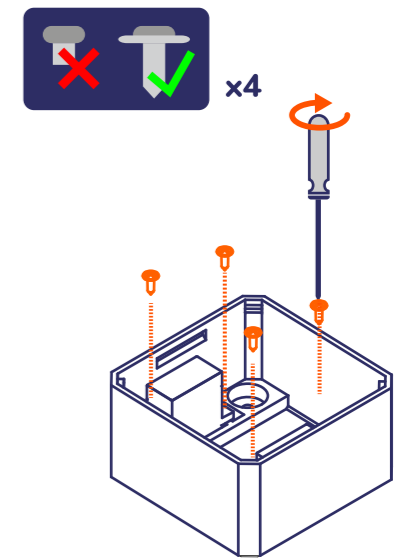

Hello! Otto Builder

I am Otto, your new robot friend. Ready to build me?

1

2

3

4

Adjust angle approx. at 90° (center of 180° rotation).

5

6

7

8

Adjust angle approx. at 90° (center of 180° rotation).

9

Check rotation gently, the servo goes 90° left & right

10

11