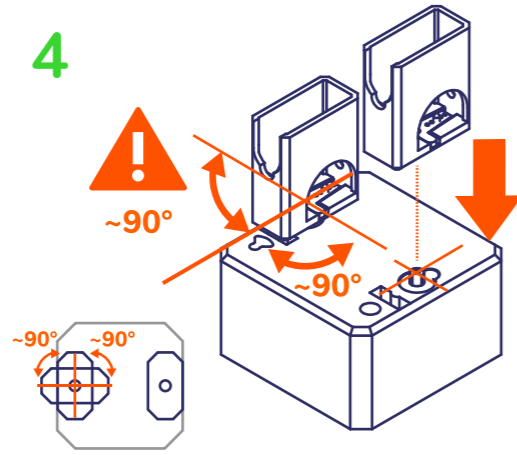

Hello! Otto Builder

I am Otto, your new robot friend. Ready to build me?

1

2

3

4

Adjust angle approx. at 90° (center of 180° rotation).

5

6

7

8

Adjust angle approx. at 90° (center of 180° rotation).

9

Check rotation gently, the servo goes 90° left & right

10

11