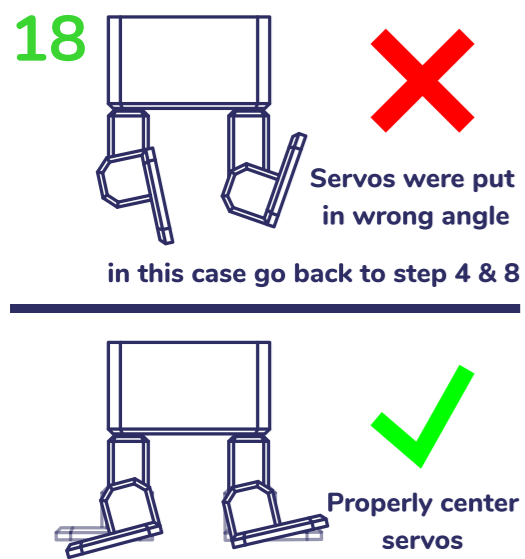

6

7

8

Adjust angle approx. at 90° (center of 180° rotation).

9

Check rotation gently, the servo goes 90° left & right

10

11

12

WARNING: CHOKING HAZARD
Small parts: NOT for Children under 3 years

Need customer support?

WARNING: CHOKING HAZARD
Small parts: NOT for Children under 3 years