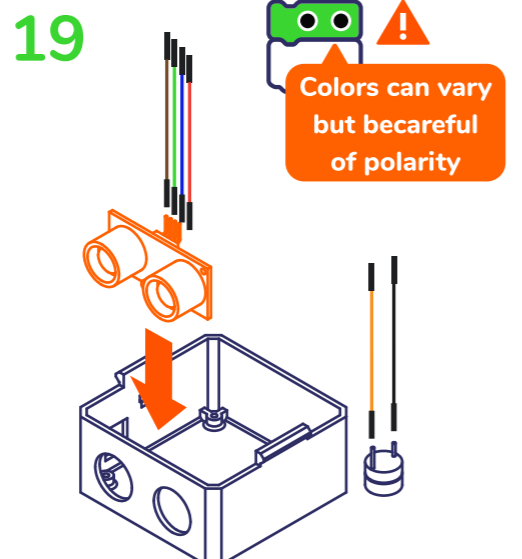

Need customer support?