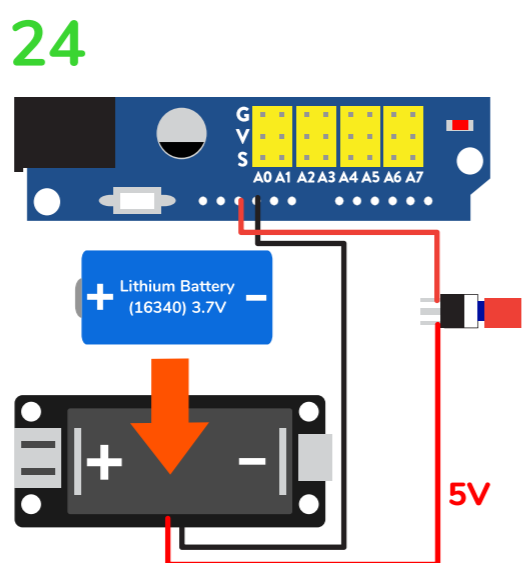

Need customer support?