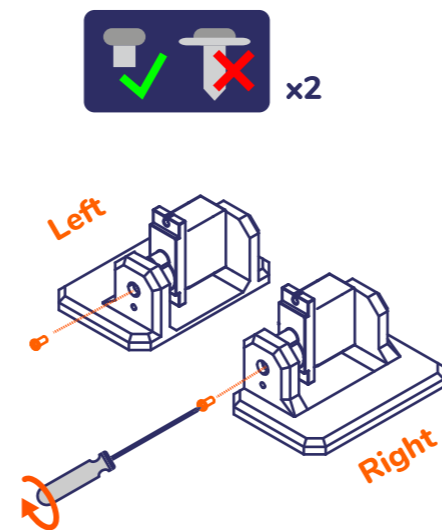

6

7

8

Adjust angle approx. at 90° (center of 180° rotation).

9

Check rotation gently, the servo goes 90° left & right

10

11

12

WARNING: CHOKING HAZARD
Small parts: NOT for Children under 3 years

Need customer support?

WARNING: CHOKING HAZARD
Small parts: NOT for Children under 3 years