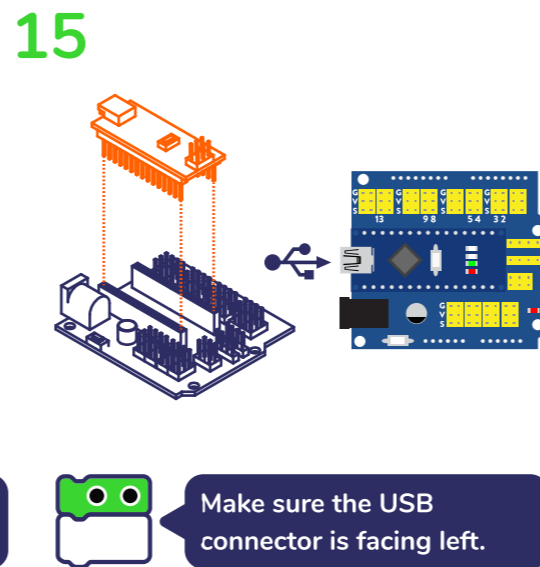

6

7

8

Adjust angle approx. at 90° (center of 180° rotation).

9

Check rotation gently, the servo goes 90° left & right

10

11

12

WARNING: CHOKING HAZARD
Small parts: NOT for Children under 3 years

Need customer support?

WARNING: CHOKING HAZARD
Small parts: NOT for Children under 3 years