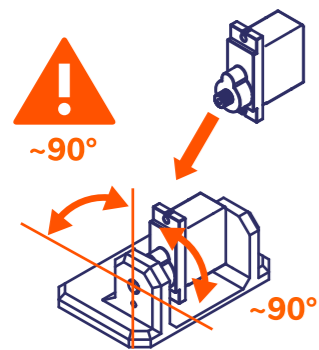

Hello! Otto Builder

I am Otto, your new robot friend. Ready to build me?

1

2

3

4

Adjust angle approx. at 90° (center of 180° rotation).

5

6

7

8

Adjust angle approx. at 90° (center of 180° rotation).

9

Check rotation gently, the servo goes 90° left & right

10

11