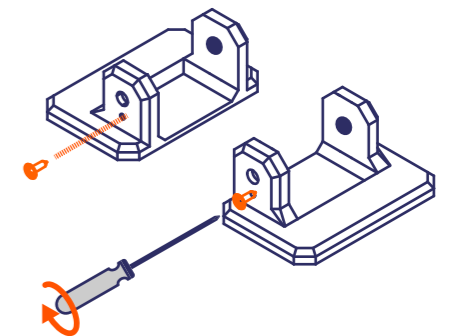

Hello! Otto Builder

I am Otto, your new robot friend. Ready to build me?

1

2

3

4

Adjust angle approx. at 90° (center of 180° rotation).

5

6

7

8

Adjust angle approx. at 90° (center of 180° rotation).

9

Check rotation gently, the servo goes 90° left & right

10

11