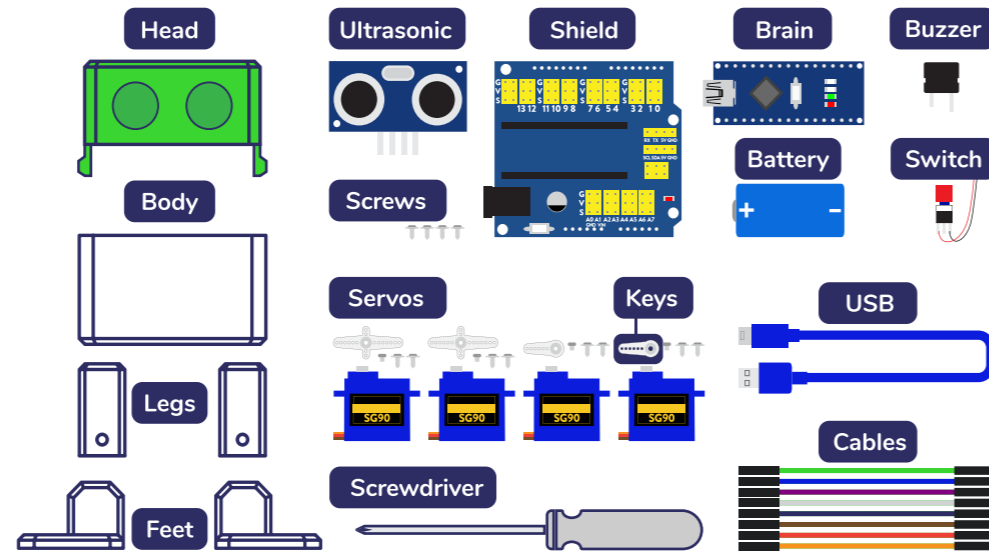

Hello! Otto Builder

I am Otto, your new robot friend. Ready to build me?

1

2

3

4

Adjust angle approx. at 90° (center of 180° rotation).

5

6

7

8

Adjust angle approx. at 90° (center of 180° rotation).

9

Check rotation gently, the servo goes 90° left & right

10

11

12

WARNING: CHOKING HAZARD
Small parts: NOT for Children under 3 years

Need customer support?

WARNING: CHOKING HAZARD
Small parts: NOT for Children under 3 years