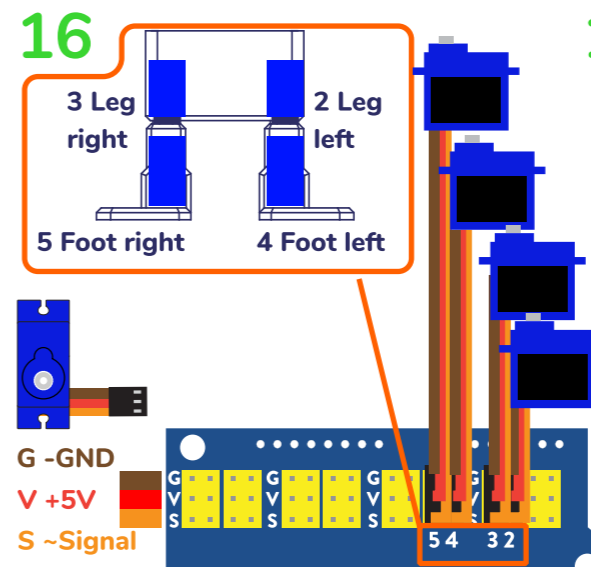

6

7

8

Adjust angle approx. at 90° (center of 180° rotation).

9

Check rotation gently, the servo goes 90° left & right

10

11

12

WARNING: CHOKING HAZARD
Small parts: NOT for Children under 3 years

Need customer support?

WARNING: CHOKING HAZARD
Small parts: NOT for Children under 3 years