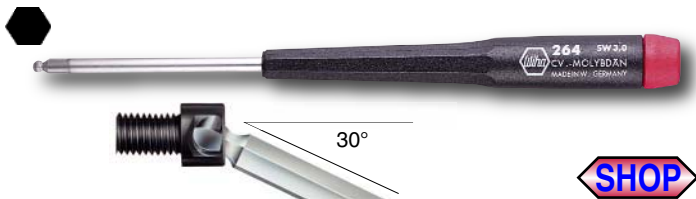

Wiha Ball End Precision Series

264 Inch Ball End Hex Inch Screwdriver With Precision Handle

Angle entry up to 30°. Blade high alloy chrome-vanadium-molybdenum steel.

Item								
No.	Inch	mm	Inch	mm	Inch	lbs.	pkg.	
264 13	.050	40	1.6	120	4.7	.02	10	
264 16	1/16	50	2.0	145	5.7	.03	10	
264 19	5/64	50	2.0	145	5.7	.03	10	
264 23	3/32	50	2.0	145	5.7	.03	10	
264 27	7/64	60	2.4	170	6.7	.03	10	
264 31	1/8	60	2.4	170	6.7	.05	10	
264 36	9/64	60	2.4	170	6.7	.05	10	
264 39	5/32	60	2.4	170	6.7	.05	10	

*Metric dimensions actual - Inch dimensions approximate

264 Metric Ball End Hex Metric Screwdriver With Precision Handle

Angle entry up to 30°. Blade high alloy CVM steel.

Item								
No.	mm	Inch	mm	Inch	mm	Inch	lbs.	pkg.
264 13	1.3	.050	40	1.6	120	4.7	.02	10
264 15	1.5	-	50	2.0	145	5.7	.03	10
264 20	2.0	-	50	2.0	145	5.7	.03	10
264 25	2.5	-	60	2.4	170	6.7	.04	10
264 30	3.0	-	60	2.4	170	6.7	.05	10
264 40	4.0	-	60	2.4	170	6.7	.05	10

*Metric dimensions actual - Inch dimensions approximate

264 91 Set 5 Pcs. Ball End Hex Driver, Metric Angle entry up to 30°. Blade high alloy chrome-vanadium-molybdenum-steel.

Item				
No.	mm	mm	lbs.	
264 91	264 13	1.3	40	.25
	264 15	1.5	50	
	264 20	2.0	50	
	264 25	2.5	60	
	264 30	3.0	60	

264 90 Set 8 Pcs. Ball End Hex Driver, Inch Angle entry up to 30°. Blade high alloy chrome-vanadium-molybdenum steel.

Item				
No.	Inch	Inch	lbs.	
264 90	264 13	.050	1.6	.40
	264 16	1/16	2.0	
	264 19	5/64	2.0	
	264 23	3/32	2.0	
	264 27	7/64	2.4	
	264 31	1/8	2.4	
	264 36	9/64	2.4	
	264 39	5/32	2.4	