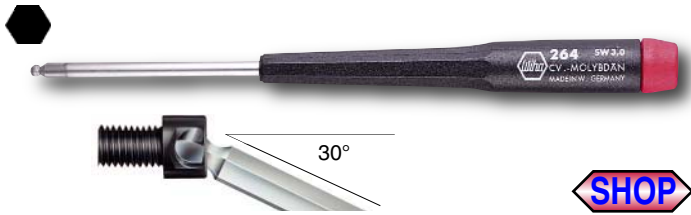

Wiha Ball End Precision Series

264 Inch Ball End Hex Inch Screwdriver With Precision Handle

Angle entry up to 30°. Blade high alloy chrome-vanadium-molybdenum steel.

Item								
No.	Inch	mm	Inch	mm	Inch	lbs.	pkg.	
264 13	.050	40	1.6	120	4.7	.02	10	
264 16	1/16	50	2.0	145	5.7	.03	10	
264 19	5/64	50	2.0	145	5.7	.03	10	
264 23	3/32	50	2.0	145	5.7	.03	10	
264 27	7/64	60	2.4	170	6.7	.03	10	
264 31	1/8	60	2.4	170	6.7	.05	10	
264 36	9/64	60	2.4	170	6.7	.05	10	
264 39	5/32	60	2.4	170	6.7	.05	10	

*Metric dimensions actual - Inch dimensions approximate

264 Metric Ball End Hex Metric Screwdriver With Precision Handle

Angle entry up to 30°. Blade high alloy CVM steel.

Item								
No.	mm	Inch	mm	Inch	mm	Inch	lbs.	pkg.
264 13	1.3	.050	40	1.6	120	4.7	.02	10
264 15	1.5	-	50	2.0	145	5.7	.03	10
264 20	2.0	-	50	2.0	145	5.7	.03	10
264 25	2.5	-	60	2.4	170	6.7	.04	10
264 30	3.0	-	60	2.4	170	6.7	.05	10
264 40	4.0	-	60	2.4	170	6.7	.05	10

*Metric dimensions actual - Inch dimensions approximate

264 91 Set 5 Pcs. Ball End Hex Driver, Metric Angle entry up to 30°. Blade high alloy chrome-vanadium-molybdenum-steel.

Item				
No.	mm	mm	lbs.	
264 91	264 13	1.3	40	.25
	264 15	1.5	50	
	264 20	2.0	50	
	264 25	2.5	60	
	264 30	3.0	60	

264 90 Set 8 Pcs. Ball End Hex Driver, Inch Angle entry up to 30°. Blade high alloy chrome-vanadium-molybdenum steel.

Item				
No.	Inch	Inch	lbs.	
264 90	264 13	.050	1.6	.40
	264 16	1/16	2.0	
	264 19	5/64	2.0	
	264 23	3/32	2.0	
	264 27	7/64	2.4	
	264 31	1/8	2.4	
	264 36	9/64	2.4	
	264 39	5/32	2.4	