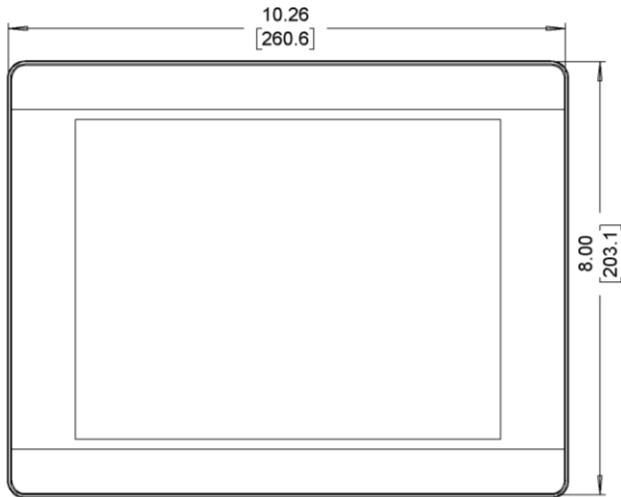

9.7" Touchscreen HMI

- Enhanced Graphics, Animation
- Enhanced Security
- Email Notification
- Recipe, Data Logging, Pie Charts
- Trend Graphic, Circular Trends
- Remote Access (Easy Access 2.0)

System	CPU	32-bit RISC Cortex-A8, 1 GHz
	Memory (RAM)	256 MB
	Memory (Flash)	512 MB
	RTC	Built-in
I/O Ports	Serial	1 x DE9P COM1: RS-232 1 x DE9S COM2: RS-485 2 or 4 wire, COM3: RS-485 2 wire
	LAN	1 x 10/100 Base-T RJ-45
	CANbus	N/A
	USB Host	1 x USB 2.0
	USB Client	N/A
	Audio	N/A
	Video	N/A
	Wi-Fi	N/A
	HDMI®	N/A
	SD Card Slot	N/A
Display	Display Type	9.7" TFT LCD
	Size (W x H)	7.78 x 5.83 inches [197 x 148 mm]
	Resolution (pixels)	1024 x 768
	Max. Colors	262 K
	Luminance (cd/m²)	350
	Viewing Angle (H°/V°)	140/130
	Contrast Ratio	500:1
	Backlight Lifetime (hours)	30,000+
Touch Screen	Type	4-wire resistive touch
	Active Area Accuracy	Length (X) ± 2%, width (Y) ± 2%
Electrical	Input Voltage	24 ± 20% VDC
	Input Current	500 mA @ 24 VDC
	Input Power	12 W
	Power Isolation	Built-in
	Isolation Resistance	Exceed 50 MΩ at 500 VDC
Mechanical	Enclosure	Plastic, charcoal grey/silver
	PCB Coating	Yes
	Dimensions (W x H x D)	10.26 x 8.00 x 1.44 inches [260.6 x 203.1 x 37 mm]
	Net Weight	Approx. 1.87 lbs. [0.85 kg]
Environmental	Mounting	Panel or VESA 75 x 75 mm mounting
	Operating Temperature	32° ~ 122° F (0° ~ 50° C)
	Storage Temperature	-4° ~ 140° F (-20° ~ 60° C)
	Relative Humidity	10% ~ 90% (non-condensing)
	Vibration Endurance	10 to 25 Hz (X, Y, Z direction, 2 G, 30 minutes)
	Ratings	NEMA 4, IP65 compliant front panel
Software	Certifications	CE, RoHS
Software	EasyBuilder Pro (v6.00.01.174 or later), EasyAccess 2.0 (optional), MQTT, VNC	
Notes	Specifications subject to change without notice	

Top View

Front View

Side View

Dimensions are in inches [mm]

Cutout Dimensions

Rear View

Bottom View

- A Fuse
- B VESA 75mm screw holes
- C Power Connector
- D COM Port DE9S
- E COM Port DE9P
- F USB 2.0 Host Port
- G Ethernet Port