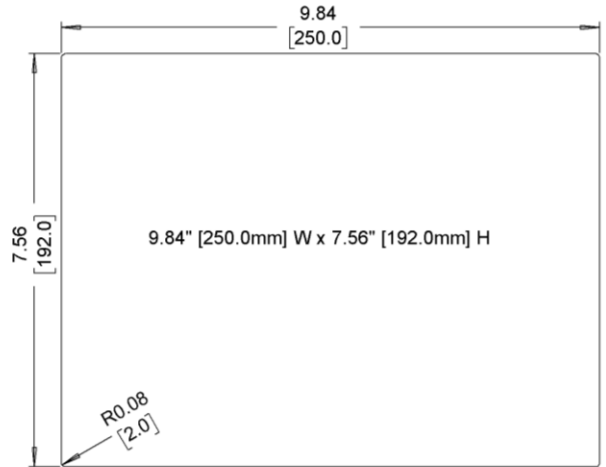

9.7" Touchscreen HMI

- Enhanced Graphics, Animation
- Enhanced Security
- Email Notification
- Recipe, Data Logging, Pie Charts
- Trend Graphic, Circular Trends
- Remote Access (Easy Access 2.0)

System	CPU	32-bit RISC Cortex-A8, 1 GHz
	Memory (RAM)	256 MB
	Memory (Flash)	512 MB
	RTC	Built-in
I/O Ports	Serial	1 x DE9P COM1: RS-232 1 x DE9S COM2: RS-485 2 or 4 wire, COM3: RS-485 2 wire
	LAN	1 x 10/100 Base-T RJ-45
	CANbus	N/A
	USB Host	1 x USB 2.0
	USB Client	N/A
	Audio	N/A
	Video	N/A
	Wi-Fi	N/A
	HDMI®	N/A
	SD Card Slot	N/A
Display	Display Type	9.7" TFT LCD
	Size (W x H)	7.78 x 5.83 inches [197 x 148 mm]
	Resolution (pixels)	1024 x 768
	Max. Colors	262 K
	Luminance (cd/m²)	350
	Viewing Angle (H°/V°)	140/130
	Contrast Ratio	500:1
	Backlight Lifetime (hours)	30,000+
Touch Screen	Type	4-wire resistive touch
	Active Area Accuracy	Length (X) ± 2%, width (Y) ± 2%
Electrical	Input Voltage	24 ± 20% VDC
	Input Current	500 mA @ 24 VDC
	Input Power	12 W
	Power Isolation	Built-in
	Isolation Resistance	Exceed 50 MΩ at 500 VDC
Mechanical	Enclosure	Plastic, charcoal grey/silver
	PCB Coating	Yes
	Dimensions (W x H x D)	10.26 x 8.00 x 1.44 inches [260.6 x 203.1 x 37 mm]
	Net Weight	Approx. 1.87 lbs. [0.85 kg]
Environmental	Mounting	Panel or VESA 75 x 75 mm mounting
	Operating Temperature	32° ~ 122° F (0° ~ 50° C)
	Storage Temperature	-4° ~ 140° F (-20° ~ 60° C)
	Relative Humidity	10% ~ 90% (non-condensing)
	Vibration Endurance	10 to 25 Hz (X, Y, Z direction, 2 G, 30 minutes)
	Ratings	NEMA 4, IP65 compliant front panel
Software	Certifications	CE, RoHS
Software	EasyBuilder Pro (v6.00.01.174 or later), EasyAccess 2.0 (optional), MQTT, VNC	
Notes	Specifications subject to change without notice	

Top View

Front View

Side View

Dimensions are in inches [mm]

Cutout Dimensions

Rear View

Bottom View

- A Fuse
- B VESA 75mm screw holes
- C Power Connector
- D COM Port DE9S
- E COM Port DE9P
- F USB 2.0 Host Port
- G Ethernet Port