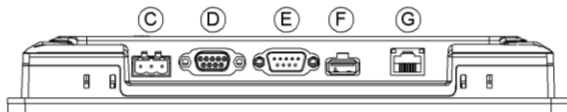

Top View

Front View

Side View

Dimensions are in inches [mm]

Cutout Dimensions

Rear View

Bottom View

- A Fuse
- B VESA 75mm screw holes
- C Power Connector
- D COM Port DE9S
- E COM Port DE9P
- F USB 2.0 Host Port
- G Ethernet Port