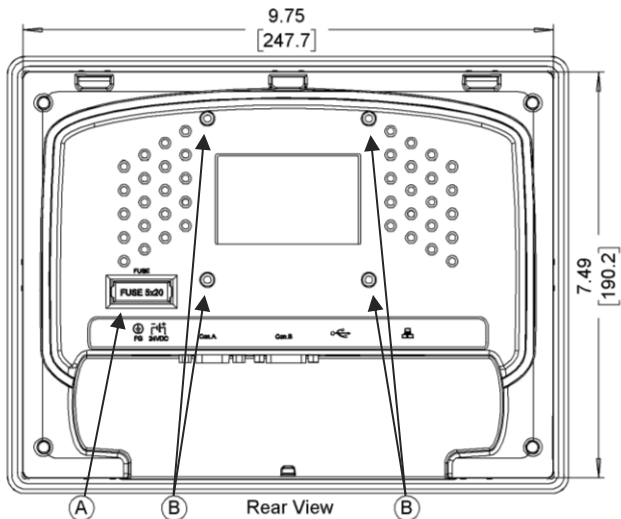

9.7" Touchscreen HMI

- Enhanced Graphics, Animation
- Enhanced Security
- Email Notification
- Recipe, Data Logging, Pie Charts
- Trend Graphic, Circular Trends
- Remote Access (Easy Access 2.0)

System	CPU	32-bit RISC Cortex-A8, 1 GHz
	Memory (RAM)	256 MB
	Memory (Flash)	512 MB
	RTC	Built-in
I/O Ports	Serial	1 x DE9P COM1: RS-232 1 x DE9S COM2: RS-485 2 or 4 wire, COM3: RS-485 2 wire
	LAN	1 x 10/100 Base-T RJ-45
	CANbus	N/A
	USB Host	1 x USB 2.0
	USB Client	N/A
	Audio	N/A
	Video	N/A
	Wi-Fi	N/A
	HDMI®	N/A
	SD Card Slot	N/A
Display	Display Type	9.7" TFT LCD
	Size (W x H)	7.78 x 5.83 inches [197 x 148 mm]
	Resolution (pixels)	1024 x 768
	Max. Colors	262 K
	Luminance (cd/m²)	350
	Viewing Angle (H°/V°)	140/130
	Contrast Ratio	500:1
	Backlight Lifetime (hours)	30,000+
Touch Screen	Type	4-wire resistive touch
	Active Area Accuracy	Length (X) ± 2%, width (Y) ± 2%
Electrical	Input Voltage	24 ± 20% VDC
	Input Current	500 mA @ 24 VDC
	Input Power	12 W
	Power Isolation	Built-in
	Isolation Resistance	Exceed 50 MΩ at 500 VDC
Mechanical	Enclosure	Plastic, charcoal grey/silver
	PCB Coating	Yes
	Dimensions (W x H x D)	10.26 x 8.00 x 1.44 inches [260.6 x 203.1 x 37 mm]
	Net Weight	Approx. 1.87 lbs. [0.85 kg]
Environmental	Mounting	Panel or VESA 75 x 75 mm mounting
	Operating Temperature	32° ~ 122° F (0° ~ 50° C)
	Storage Temperature	-4° ~ 140° F (-20° ~ 60° C)
	Relative Humidity	10% ~ 90% (non-condensing)
	Vibration Endurance	10 to 25 Hz (X, Y, Z direction, 2 G, 30 minutes)
	Ratings	NEMA 4, IP65 compliant front panel
Software	Certifications	CE, RoHS
Software	EasyBuilder Pro (v6.00.01.174 or later), EasyAccess 2.0 (optional), MQTT, VNC	
Notes	Specifications subject to change without notice	

Top View

Front View

Side View

Dimensions are in inches [mm]

Cutout Dimensions

Rear View

Bottom View

- A Fuse
- B VESA 75mm screw holes
- C Power Connector
- D COM Port DE9S
- E COM Port DE9P
- F USB 2.0 Host Port
- G Ethernet Port