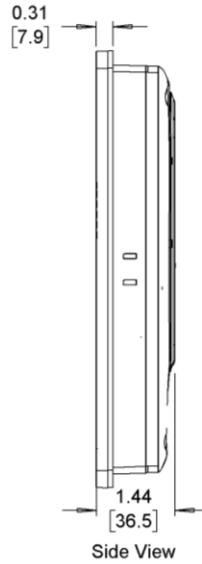

9.7" Touchscreen HMI

- Enhanced Graphics, Animation
- Enhanced Security
- Email Notification
- Recipe, Data Logging, Pie Charts
- Trend Graphic, Circular Trends
- Remote Access (Easy Access 2.0)

System	CPU	32-bit RISC Cortex-A8, 1 GHz
	Memory (RAM)	256 MB
	Memory (Flash)	512 MB
	RTC	Built-in
I/O Ports	Serial	1 x DE9P COM1: RS-232 1 x DE9S COM2: RS-485 2 or 4 wire, COM3: RS-485 2 wire
	LAN	1 x 10/100 Base-T RJ-45
	CANbus	N/A
	USB Host	1 x USB 2.0
	USB Client	N/A
	Audio	N/A
	Video	N/A
	Wi-Fi	N/A
	HDMI®	N/A
	SD Card Slot	N/A
Display	Display Type	9.7" TFT LCD
	Size (W x H)	7.78 x 5.83 inches [197 x 148 mm]
	Resolution (pixels)	1024 x 768
	Max. Colors	262 K
	Luminance (cd/m²)	350
	Viewing Angle (H°/V°)	140/130
	Contrast Ratio	500:1
	Backlight Lifetime (hours)	30,000+
Touch Screen	Type	4-wire resistive touch
	Active Area Accuracy	Length (X) ± 2%, width (Y) ± 2%
Electrical	Input Voltage	24 ± 20% VDC
	Input Current	500 mA @ 24 VDC
	Input Power	12 W
	Power Isolation	Built-in
	Isolation Resistance	Exceed 50 MΩ at 500 VDC
Mechanical	Enclosure	Plastic, charcoal grey/silver
	PCB Coating	Yes
	Dimensions (W x H x D)	10.26 x 8.00 x 1.44 inches [260.6 x 203.1 x 37 mm]
	Net Weight	Approx. 1.87 lbs. [0.85 kg]
Environmental	Mounting	Panel or VESA 75 x 75 mm mounting
	Operating Temperature	32° ~ 122° F (0° ~ 50° C)
	Storage Temperature	-4° ~ 140° F (-20° ~ 60° C)
	Relative Humidity	10% ~ 90% (non-condensing)
	Vibration Endurance	10 to 25 Hz (X, Y, Z direction, 2 G, 30 minutes)
	Ratings	NEMA 4, IP65 compliant front panel
Software	Certifications	CE, RoHS
Software	EasyBuilder Pro (v6.00.01.174 or later), EasyAccess 2.0 (optional), MQTT, VNC	
Notes	Specifications subject to change without notice	

Top View

Front View

Side View

Dimensions are in inches [mm]

Cutout Dimensions

Rear View

Bottom View

- A Fuse
- B VESA 75mm screw holes
- C Power Connector
- D COM Port DE9S
- E COM Port DE9P
- F USB 2.0 Host Port
- G Ethernet Port