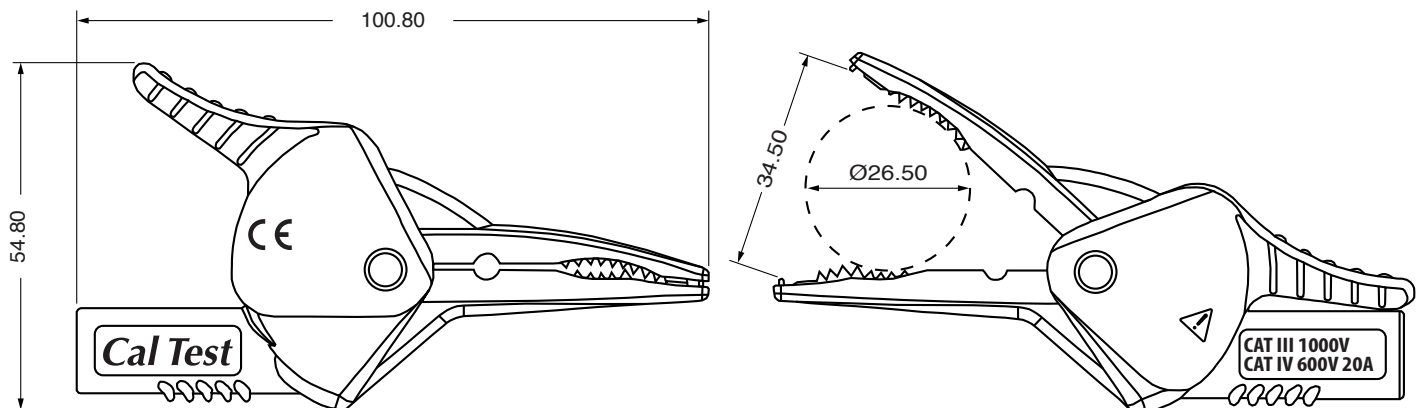

Large Insulated Alligator Clip With 4mm Sheathed Jack

CT4409-#

Features:

- IEC 61010-031 rated to 1,000 V CAT III / 600 V CAT IV
- 20 A Max
- Ergonomic design
- Slim beak jaw allows reach into narrow spaces
- Jaw opens to 34.5 mm
- Three-incisor mouth to ensure grip on screw heads
- Connects to 4mm sheathed or standard banana plugs
- CE listed
- RoHS 2 Compliant

Description:

The CT4409 is rated to 1,000 V CAT III / 600 V CAT IV^a and 20 A max.

The CT4409 comes with a 4 mm sheathed jack for connections to standard or sheathed banana plugs. The thumb actuator is ergonomically curved and boasts lined ridges for a sure grip. The slim beak jaw allows the clip to reach into those narrow spaces and with an overall jaw opening of 34 mm, this clip accommodates conductors up to 26.5 mm in diameter. Once in place, the spring loaded, three-incisor mouth will hold securely to screw heads or flat headed objects.

The CT4409 is available in black or red. The CT4410 includes both colors.

a. Must be used in conjunction with other similarly rated products.

Mechanical Drawing: Dimensions in mm, not to scale

Specifications and appearance subject to change without notice
D440900 110320

1 - www.caltestelectronics.com

Cal Test
ELECTRONICS

Order Information:

CT4409-#

Large Insulated Alligator Clip With 4mm Sheathed Jack

- Color - replace '-#' with dash number:
-0 Black, -2 Red

CT4410

Large Insulated Alligator Clip With 4mm Sheathed Jack, B/R pair