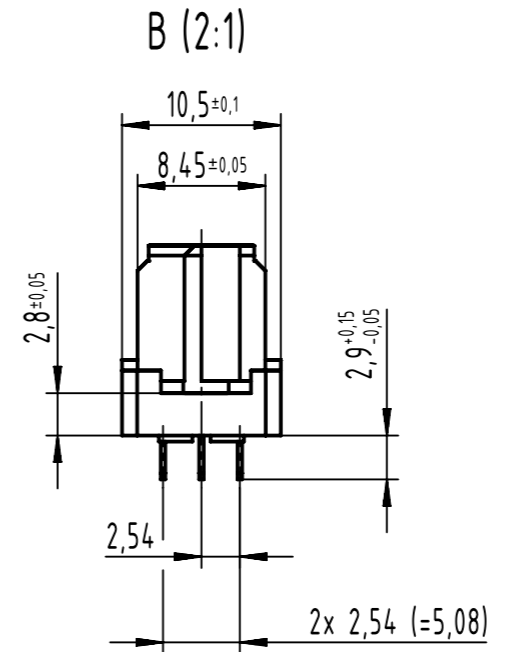

78 solder contacts
 ☒ = solder contact
 □ = position without contact

further information see product data sheet

09 03 278 6804	2
part no.	performance level

All rights reserved Department EL PD HARTING D-32339 Espelkamp	All Dimensions in mm Original Size DIN A3	Scale 1:1 Free size tol. IEC 60603-2	Ref. Sub.	Created by STORCK	Inspected by LEHNERT	Standardisation	Date 2021-09-22	State Final Release	Doc-Key / ECM-Nr. 100072218/UGD/065/E 50000202766
	Title DIN Signal type M78+2 female solder 2.9 78-pole	Type TB	Number 0903278X804	Rev. E	Page 1/1				