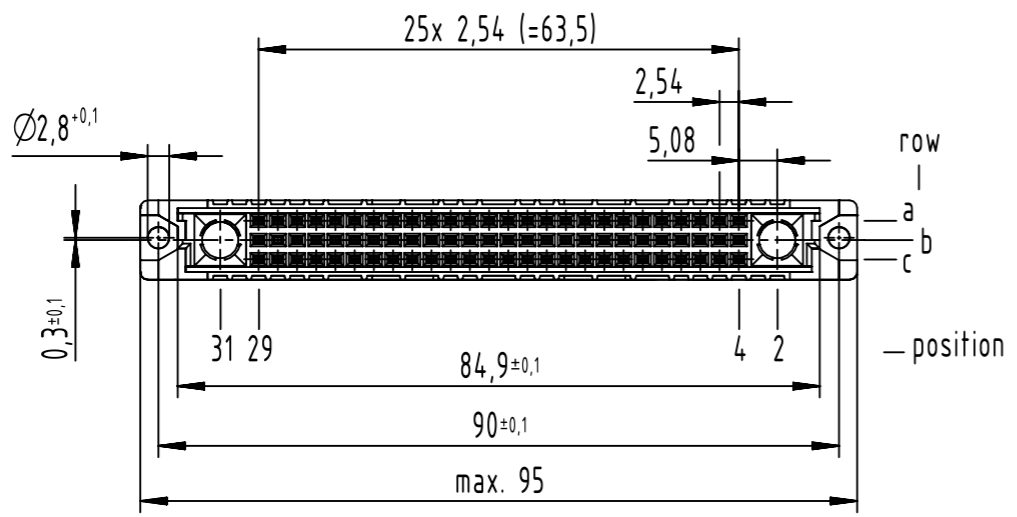

78 solder contacts
 ☒ = solder contact
 □ = position without contact

further information see product data sheet

09 03 278 6804	2
part no.	performance level

All rights reserved Department EL PD HARTING D-32339 Espelkamp	All Dimensions in mm Original Size DIN A3	Scale 1:1 Free size tol. IEC 60603-2	Ref. Sub.	Created by STORCK	Inspected by LEHNERT	Standardisation	Date 2021-09-22	State Final Release	Doc-Key / ECM-Nr. 100072218/UGD/065/E 50000202766
	Title DIN Signal type M78+2 female solder 2.9 78-pole	Type TB	Number 0903278X804	Rev. E	Page 1/1				