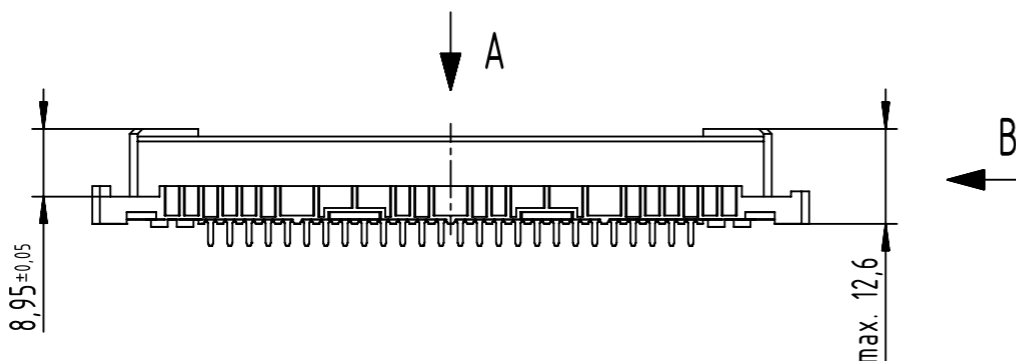

78 solder contacts
 ☒ = solder contact
 □ = position without contact

further information see product data sheet

09 03 278 6804	2
part no.	performance level

All rights reserved Department EL PD HARTING D-32339 Espelkamp	All Dimensions in mm Original Size DIN A3	Scale 1:1 Free size tol. IEC 60603-2	Ref. Sub.	Created by STORCK	Inspected by LEHNERT	Standardisation	Date 2021-09-22	State Final Release	Doc-Key / ECM-Nr. 100072218/UGD/065/E 50000202766
	Title DIN Signal type M78+2 female solder 2.9 78-pole	Type TB	Number 0903278X804	Rev. E	Page 1/1				