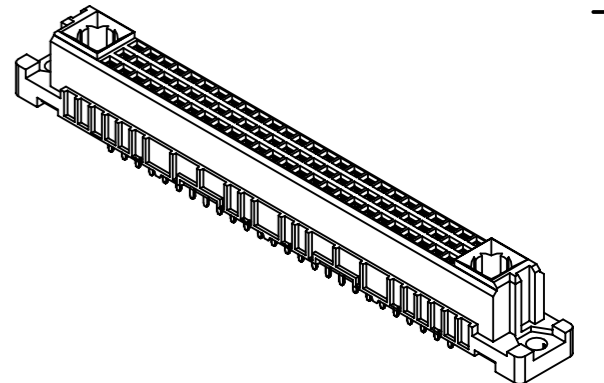

78 solder contacts
 ☒ = solder contact
 □ = position without contact

further information see product data sheet

09 03 278 6804	2
part no.	performance level

All rights reserved Department EL PD HARTING D-32339 Espelkamp	All Dimensions in mm Original Size DIN A3	Scale 1:1 Free size tol. IEC 60603-2	Ref. Sub.	Created by STORCK	Inspected by LEHNERT	Standardisation	Date 2021-09-22	State Final Release	Doc-Key / ECM-Nr. 100072218/UGD/065/E 50000202766
	Title DIN Signal type M78+2 female solder 2.9 78-pole	Type TB	Number 0903278X804	Rev. E	Page 1/1				